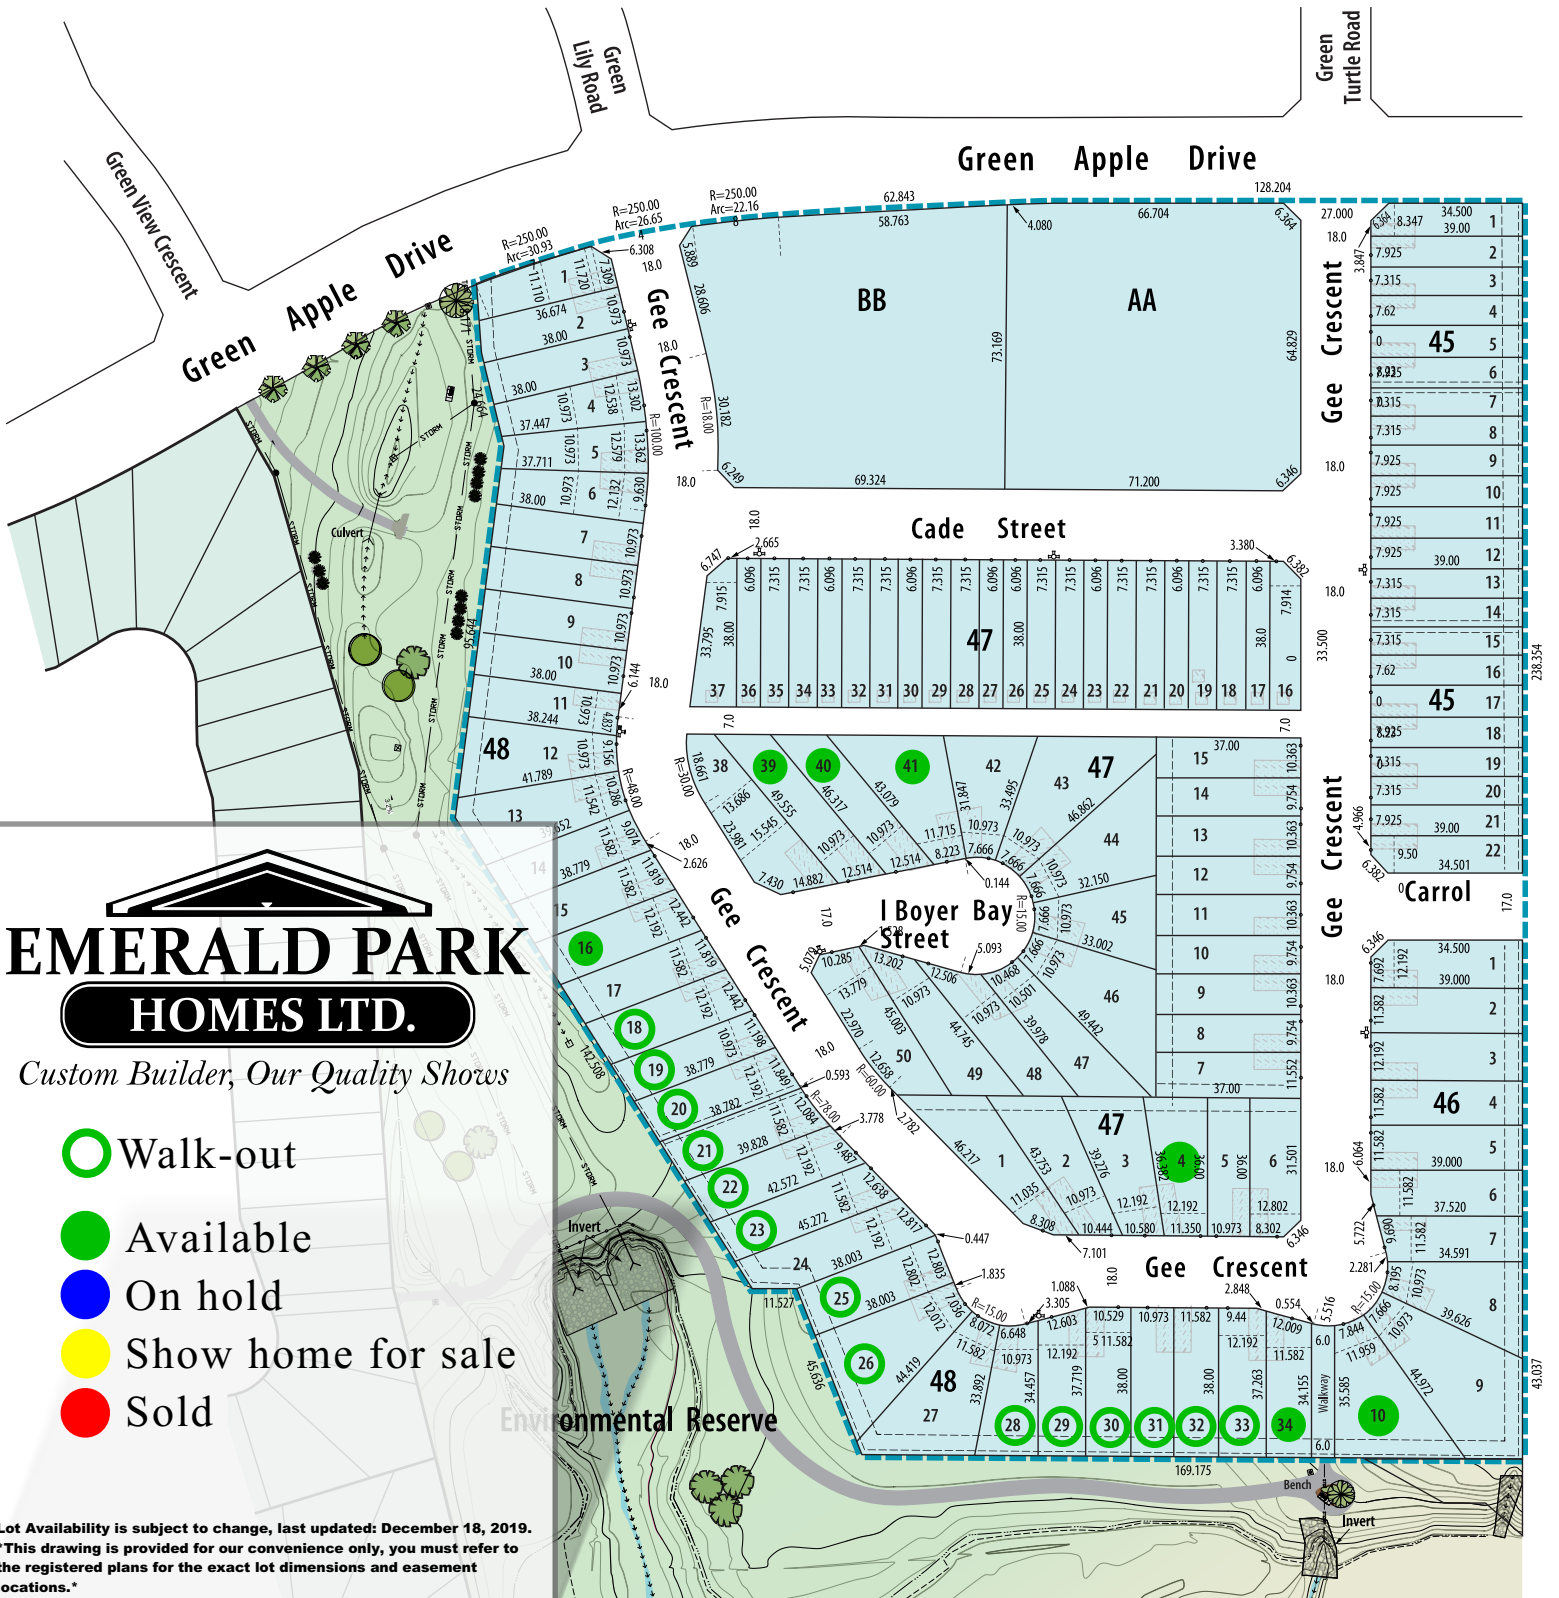

Phase 7 Lot Map

EMERALD PARK HOMES LTD.

Custom Builder, Our Quality Shows

- Walk-out
- Available
- On hold
- Show home for sale
- Sold

Lot Availability is subject to change, last updated: December 18, 2019.
This drawing is provided for our convenience only, you must refer to the registered plans for the exact lot dimensions and easement locations.