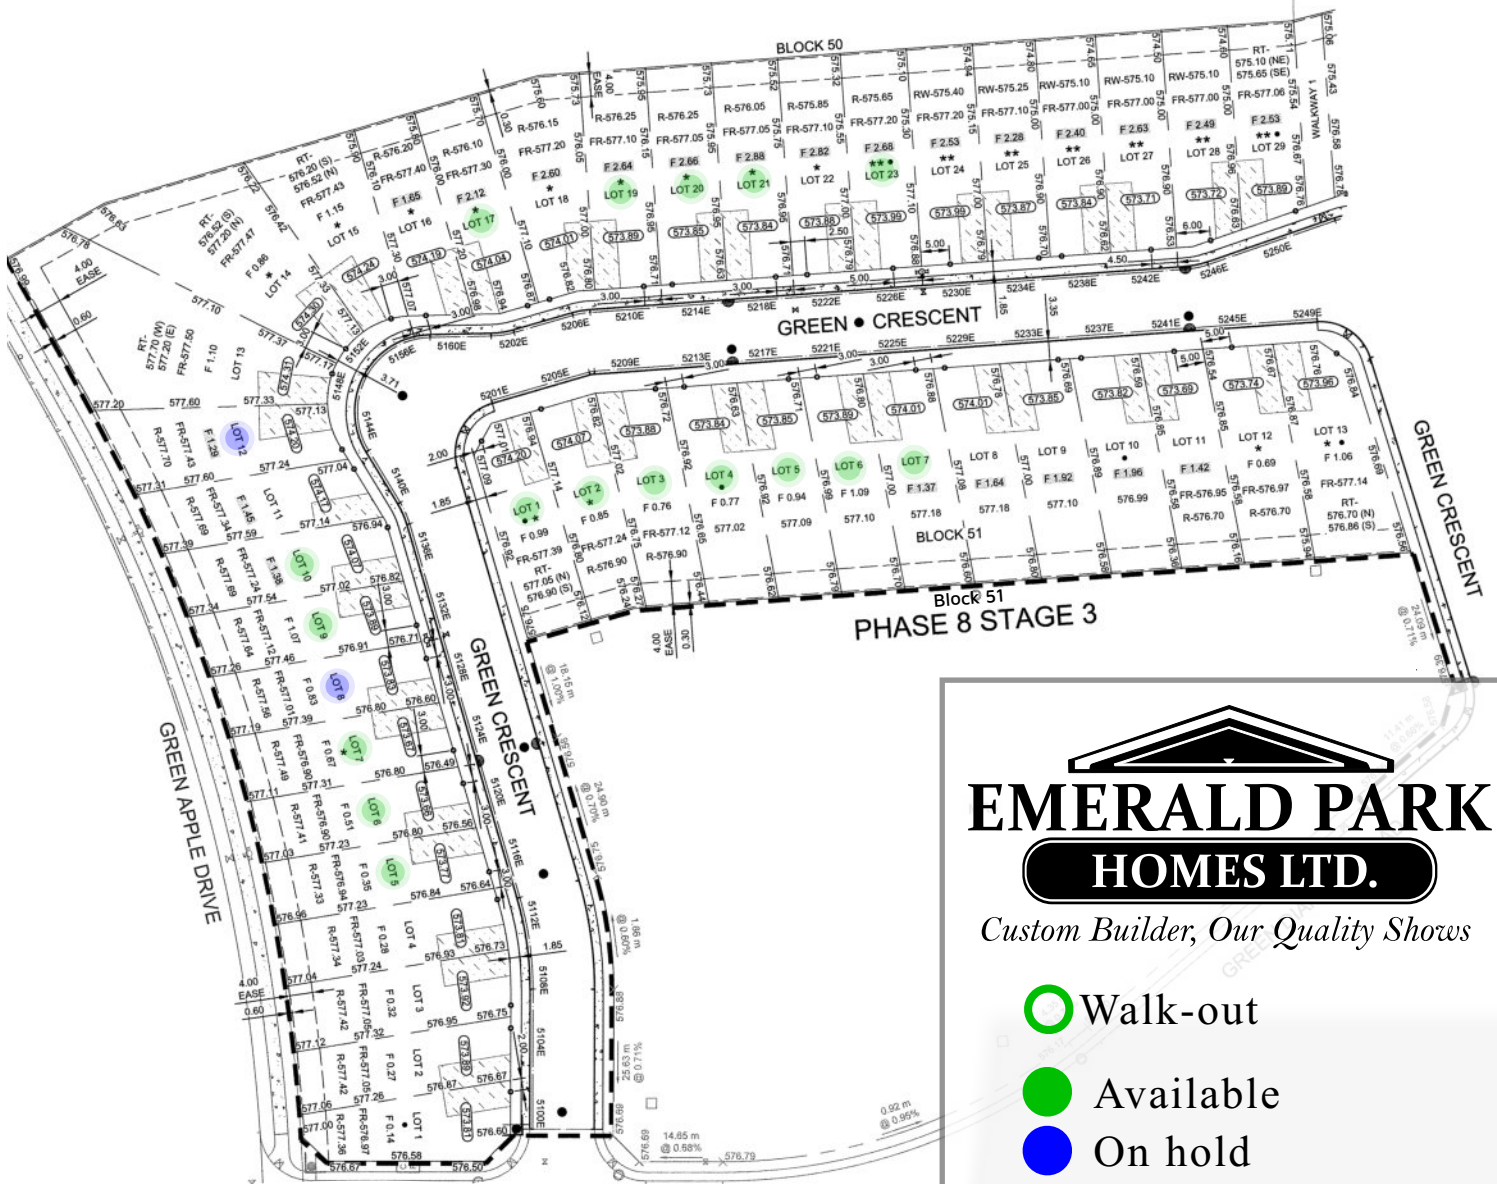

Phase 8 Stage 3 Lot Map

EMERALD PARK HOMES LTD.

Custom Builder, Our Quality Shows

- Walk-out
- Available
- On hold
- Show home for sale
- Sold

Lot Availability is subject to change, last updated: December 18, 2019.
 This drawing is provided for our convenience only, you must refer to the registered plans for the exact lot dimensions and easement locations.