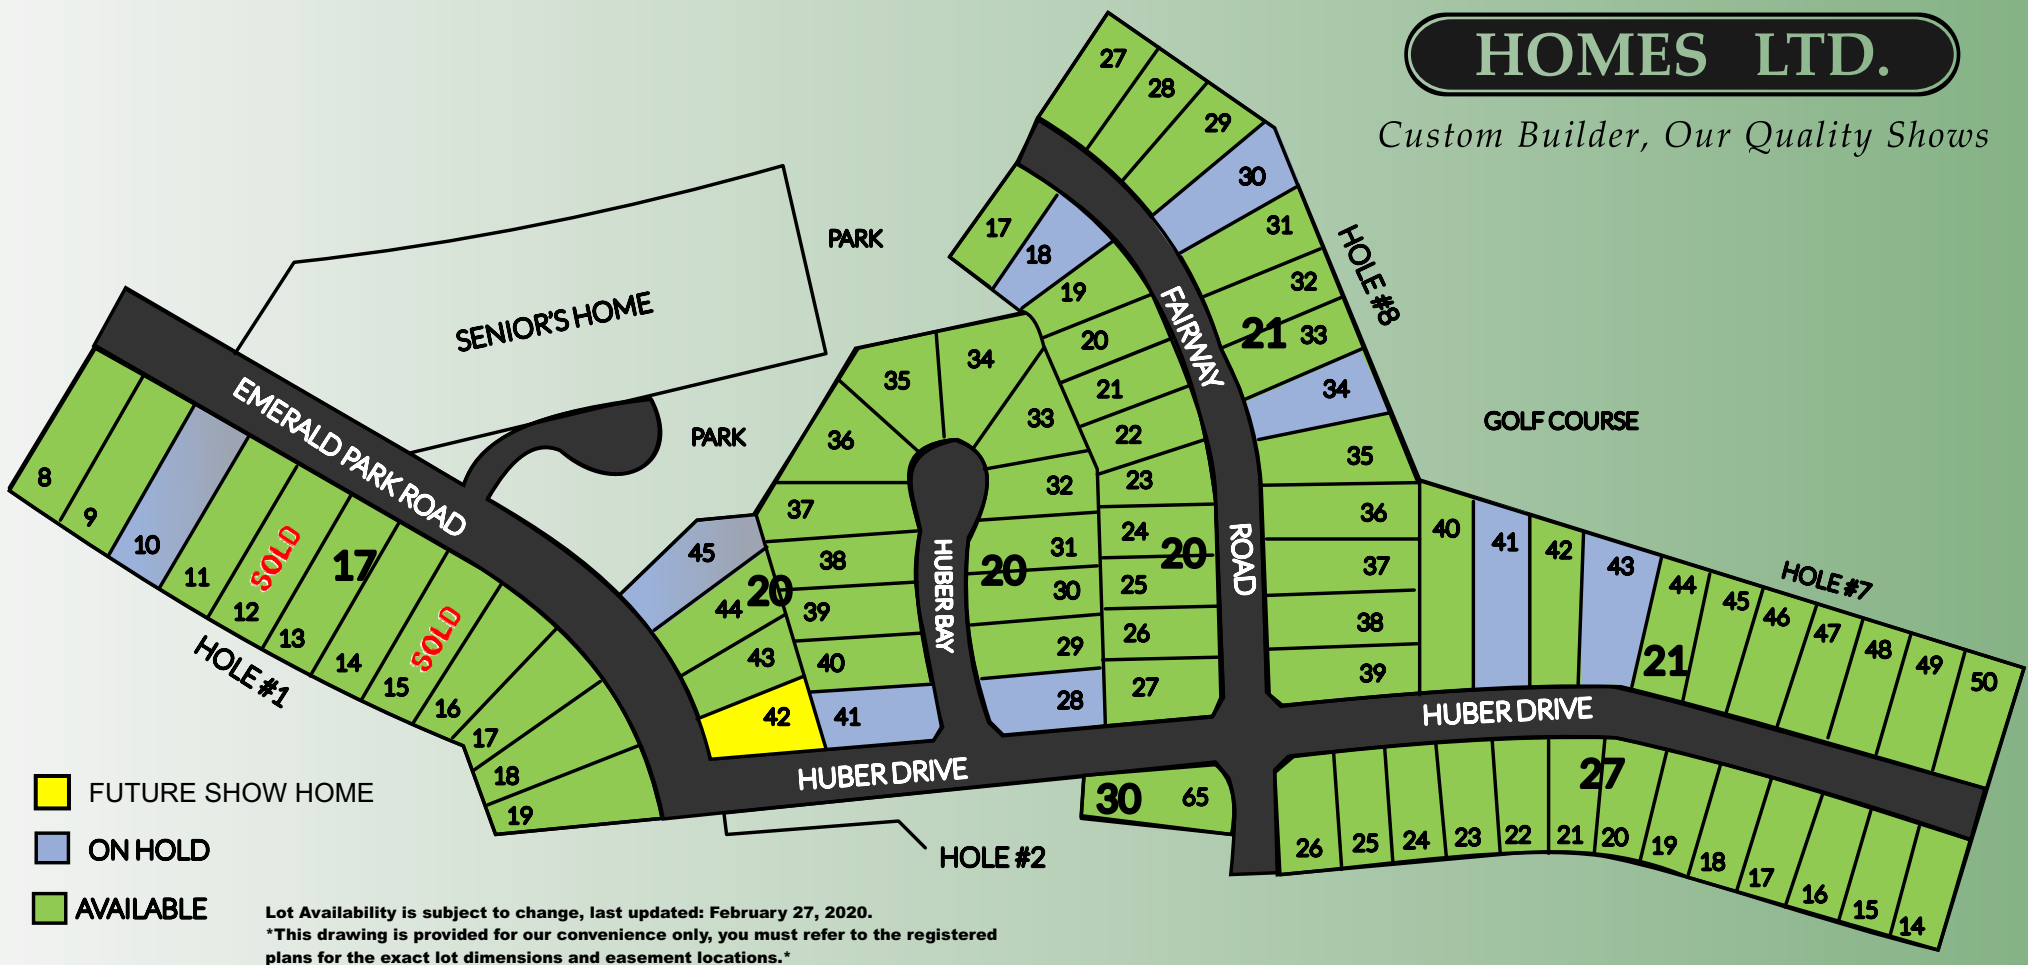

EMERALD PARK

FAIRWAY SOUTH

EMERALD PARK
HOMES LTD.

Custom Builder, Our Quality Shows

- FUTURE SHOW HOME
- ON HOLD
- AVAILABLE

Lot Availability is subject to change, last updated: February 27, 2020.
 This drawing is provided for our convenience only, you must refer to the registered plans for the exact lot dimensions and easement locations.