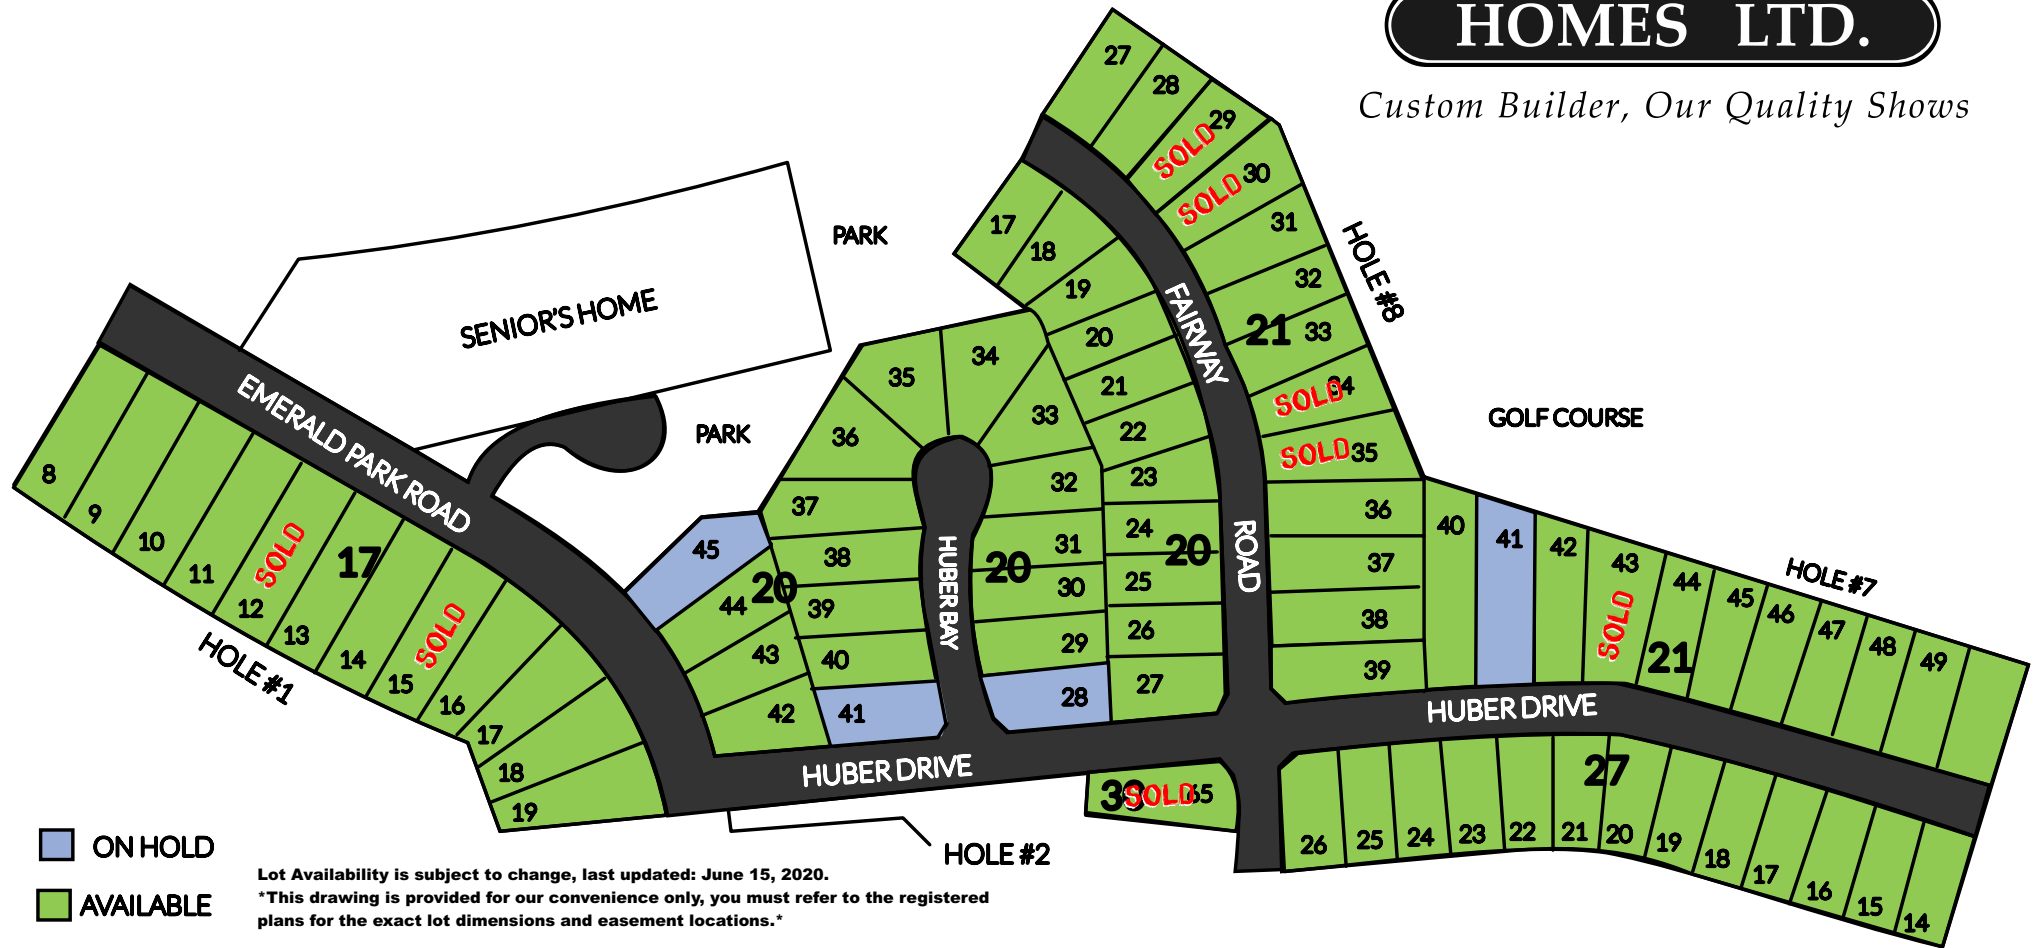

EMERALD PARK

FAIRWAY SOUTH

**EMERALD PARK
HOMES LTD.**

Custom Builder, Our Quality Shows

Lot Availability is subject to change, last updated: June 15, 2020.
 This drawing is provided for our convenience only, you must refer to the registered plans for the exact lot dimensions and easement locations.