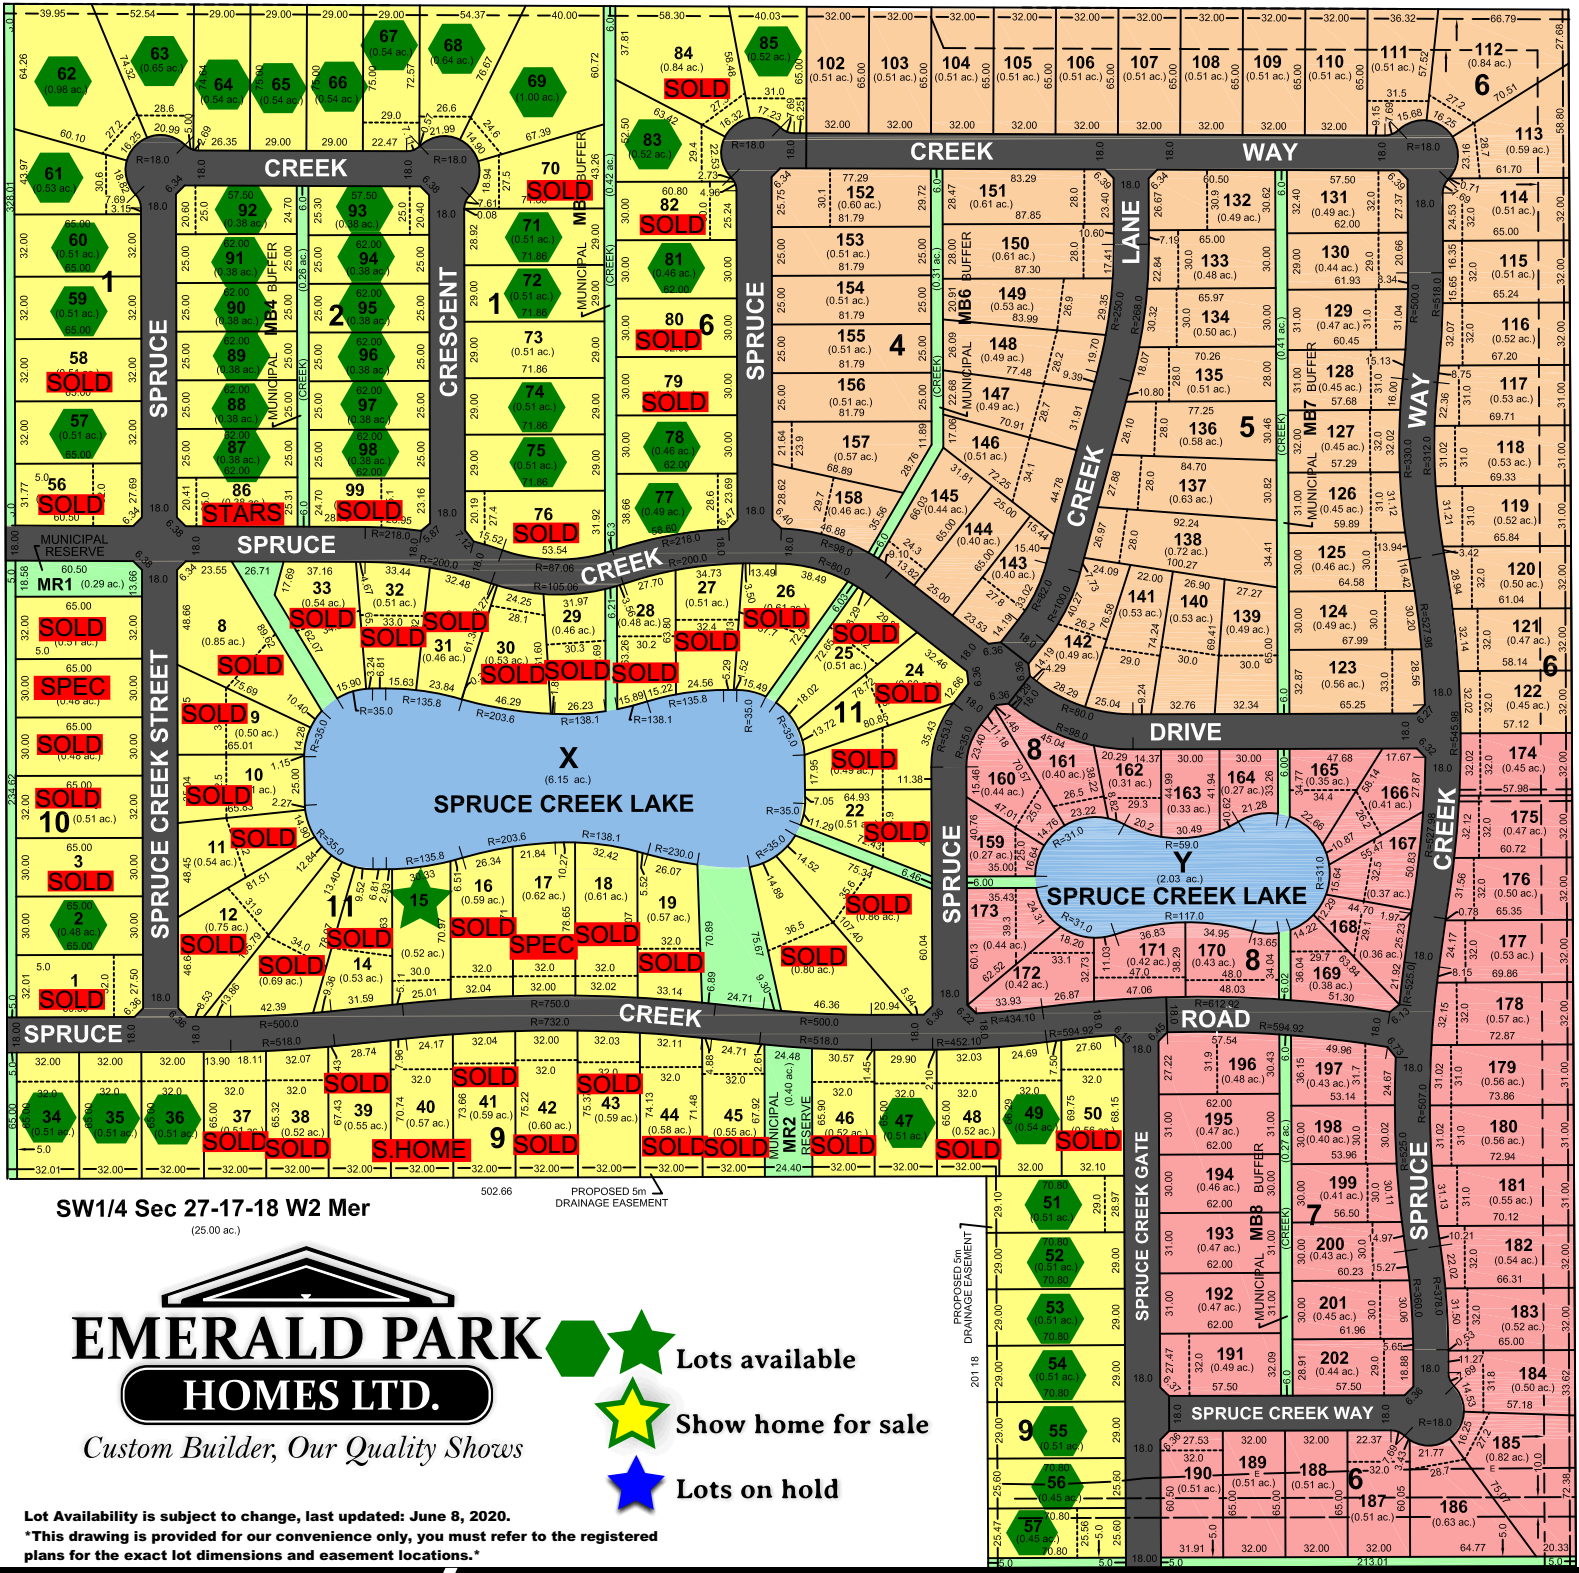

LOTS AVAILABLE

spruce creek estates

SW1/4 Sec 27-17-18 W2 Mer
(25.00 ac.)

EMERALD PARK HOMES LTD.
Custom Builder, Our Quality Shows

-  Lots available
-  Show home for sale
-  Lots on hold

Lot Availability is subject to change, last updated: June 8, 2020.
 This drawing is provided for our convenience only, you must refer to the registered plans for the exact lot dimensions and easement locations.