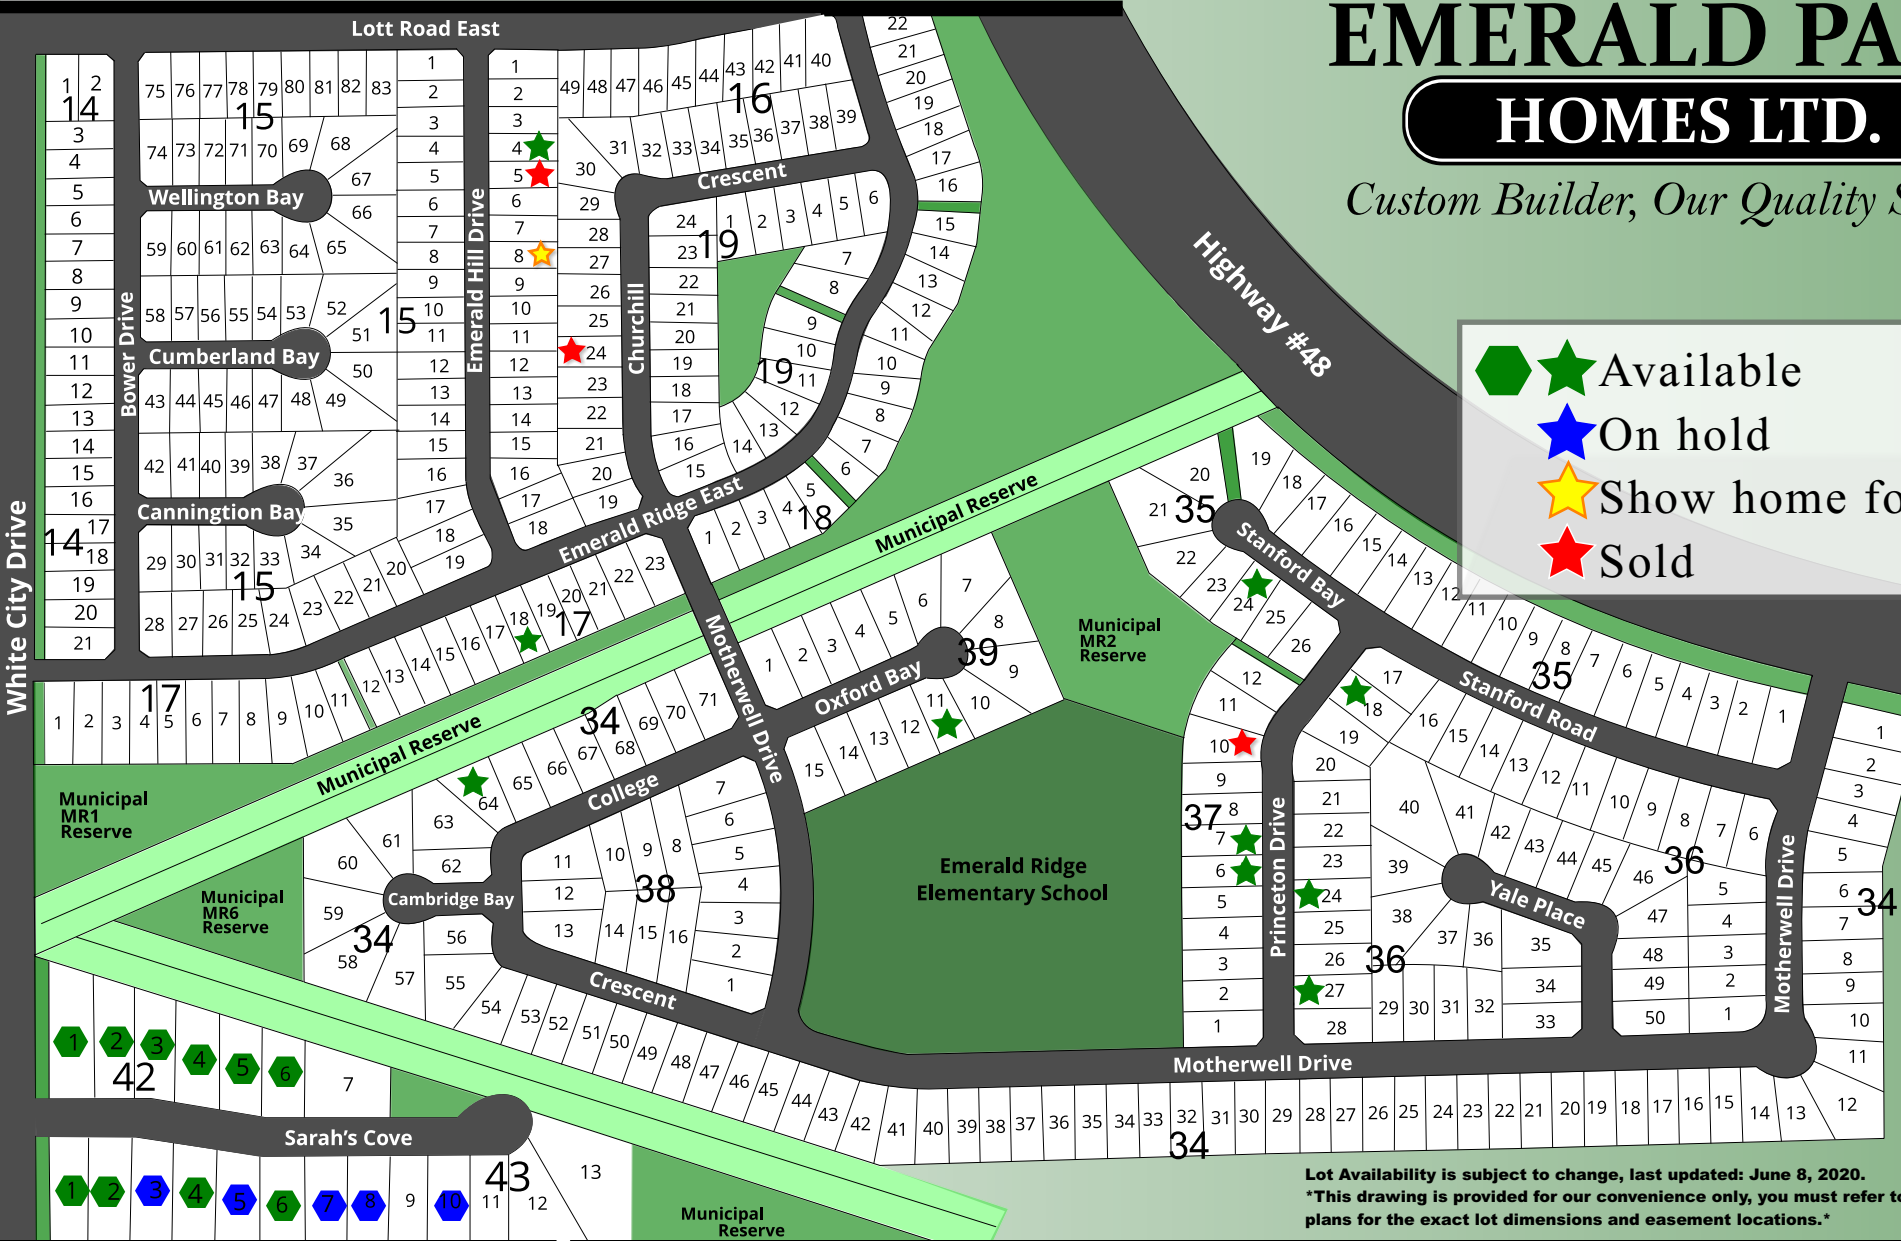

TOWN OF White City Lot Map

**EMERALD PARK
HOMES LTD.**

Custom Builder, Our Quality Shows

Available
 Available
 On hold
 Show home for sale
 Sold

Lot Availability is subject to change, last updated: June 8, 2020.
 This drawing is provided for our convenience only, you must refer to the registered plans for the exact lot dimensions and easement locations.