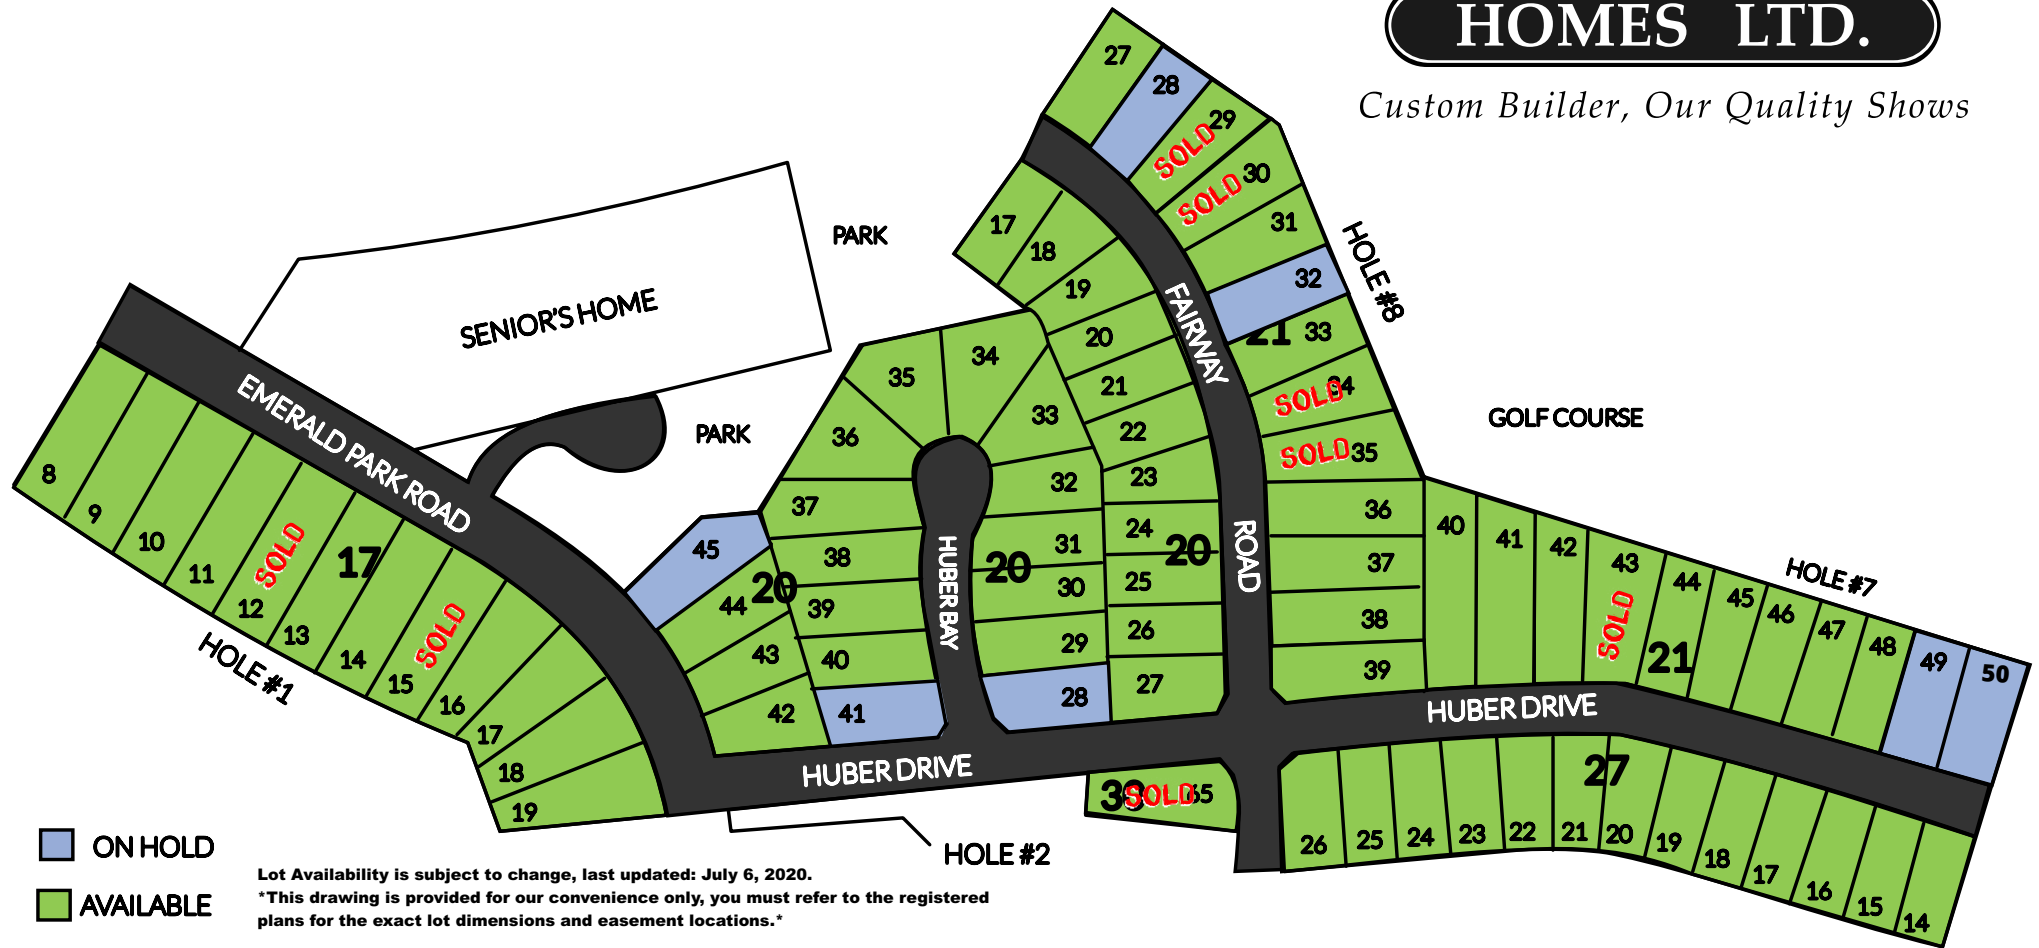

EMERALD PARK

FAIRWAY SOUTH

Custom Builder, Our Quality Shows

Lot Availability is subject to change, last updated: July 6, 2020.
 This drawing is provided for our convenience only, you must refer to the registered plans for the exact lot dimensions and easement locations.