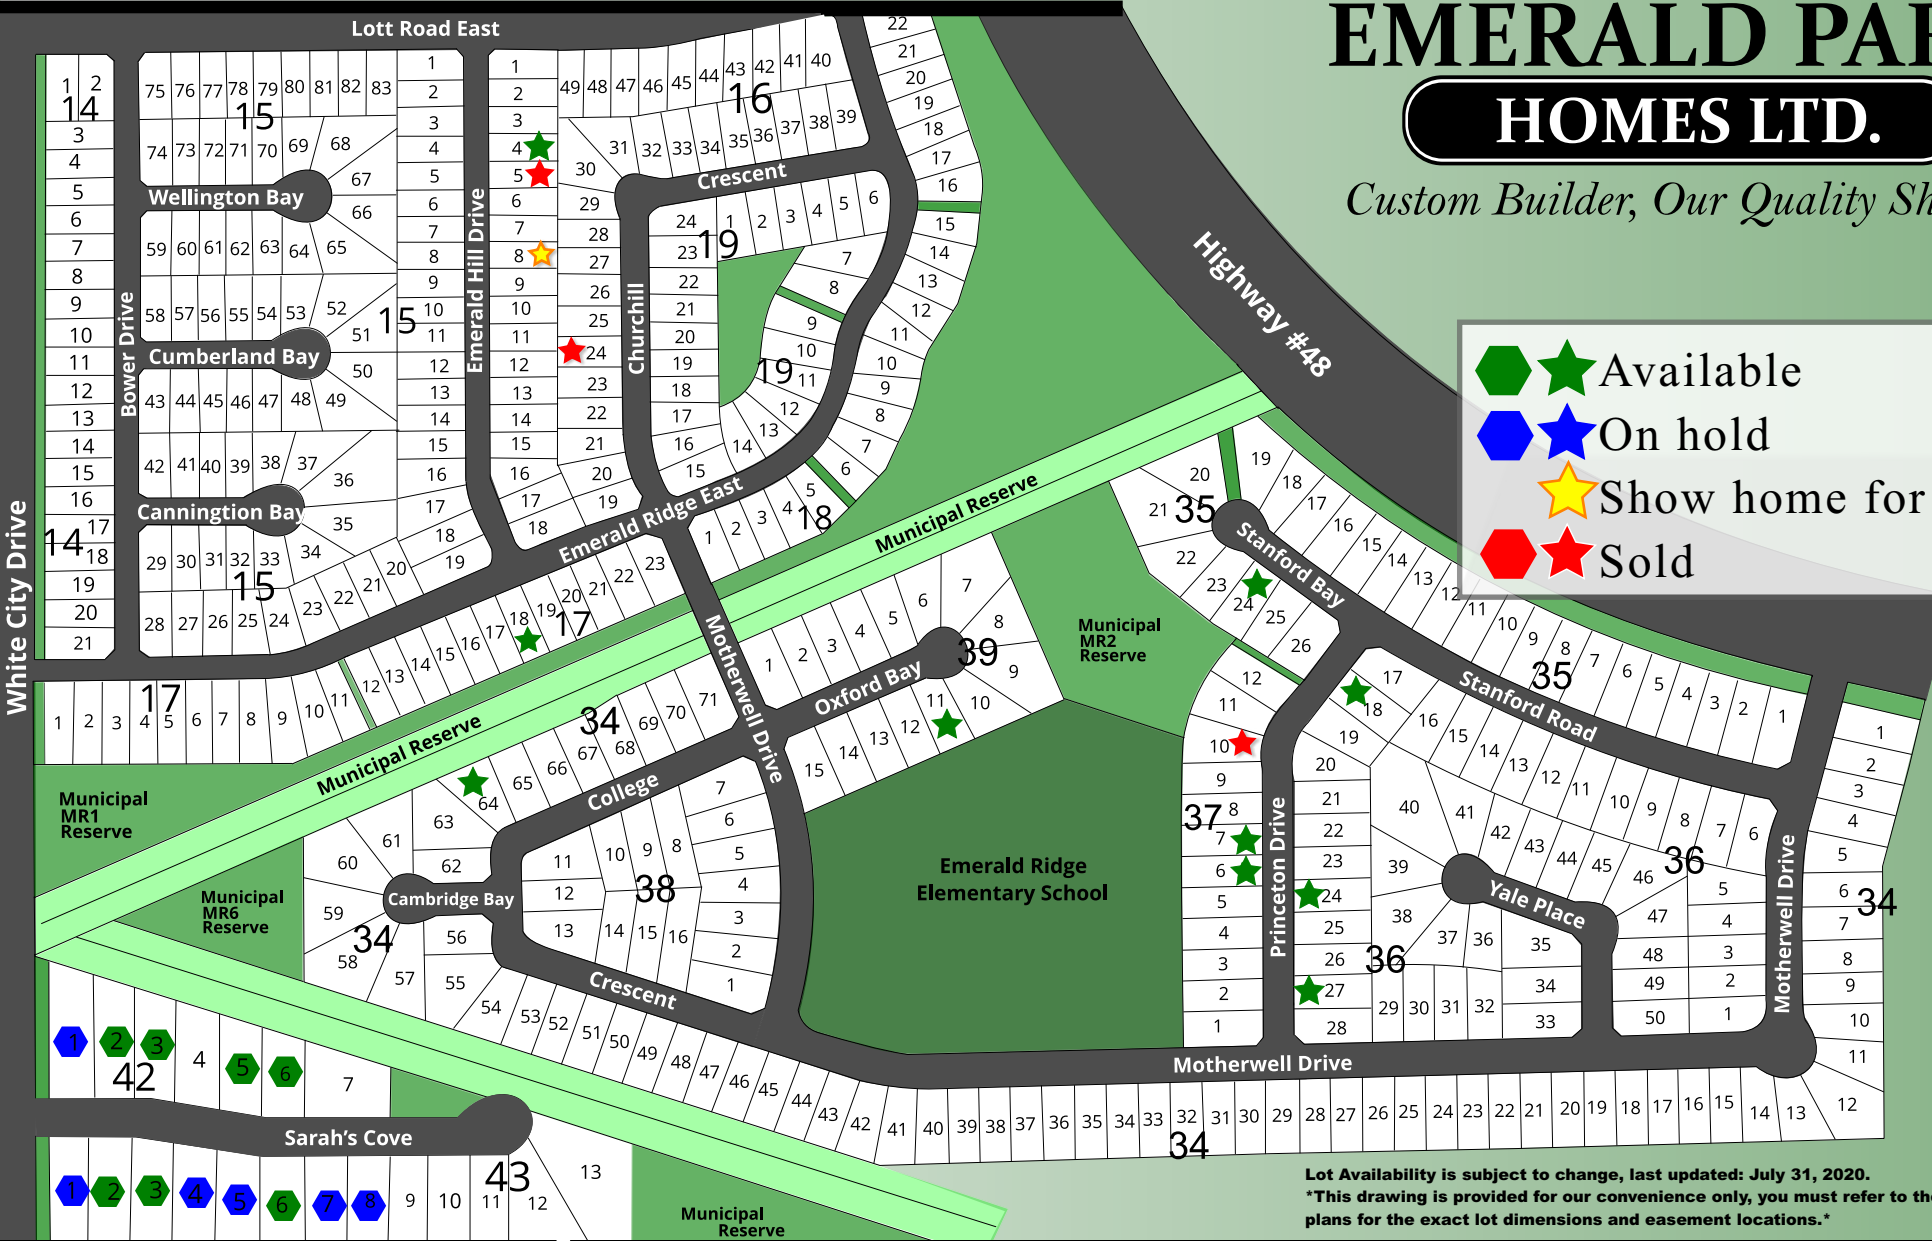

# TOWN OF White City Lot Map

## EMERALD PARK HOMES LTD.

*Custom Builder, Our Quality Shows*

- Available
- On hold
- Show home for sale
- Sold

Lot Availability is subject to change, last updated: July 31, 2020.  
\*This drawing is provided for our convenience only, you must refer to the registered plans for the exact lot dimensions and easement locations.\*