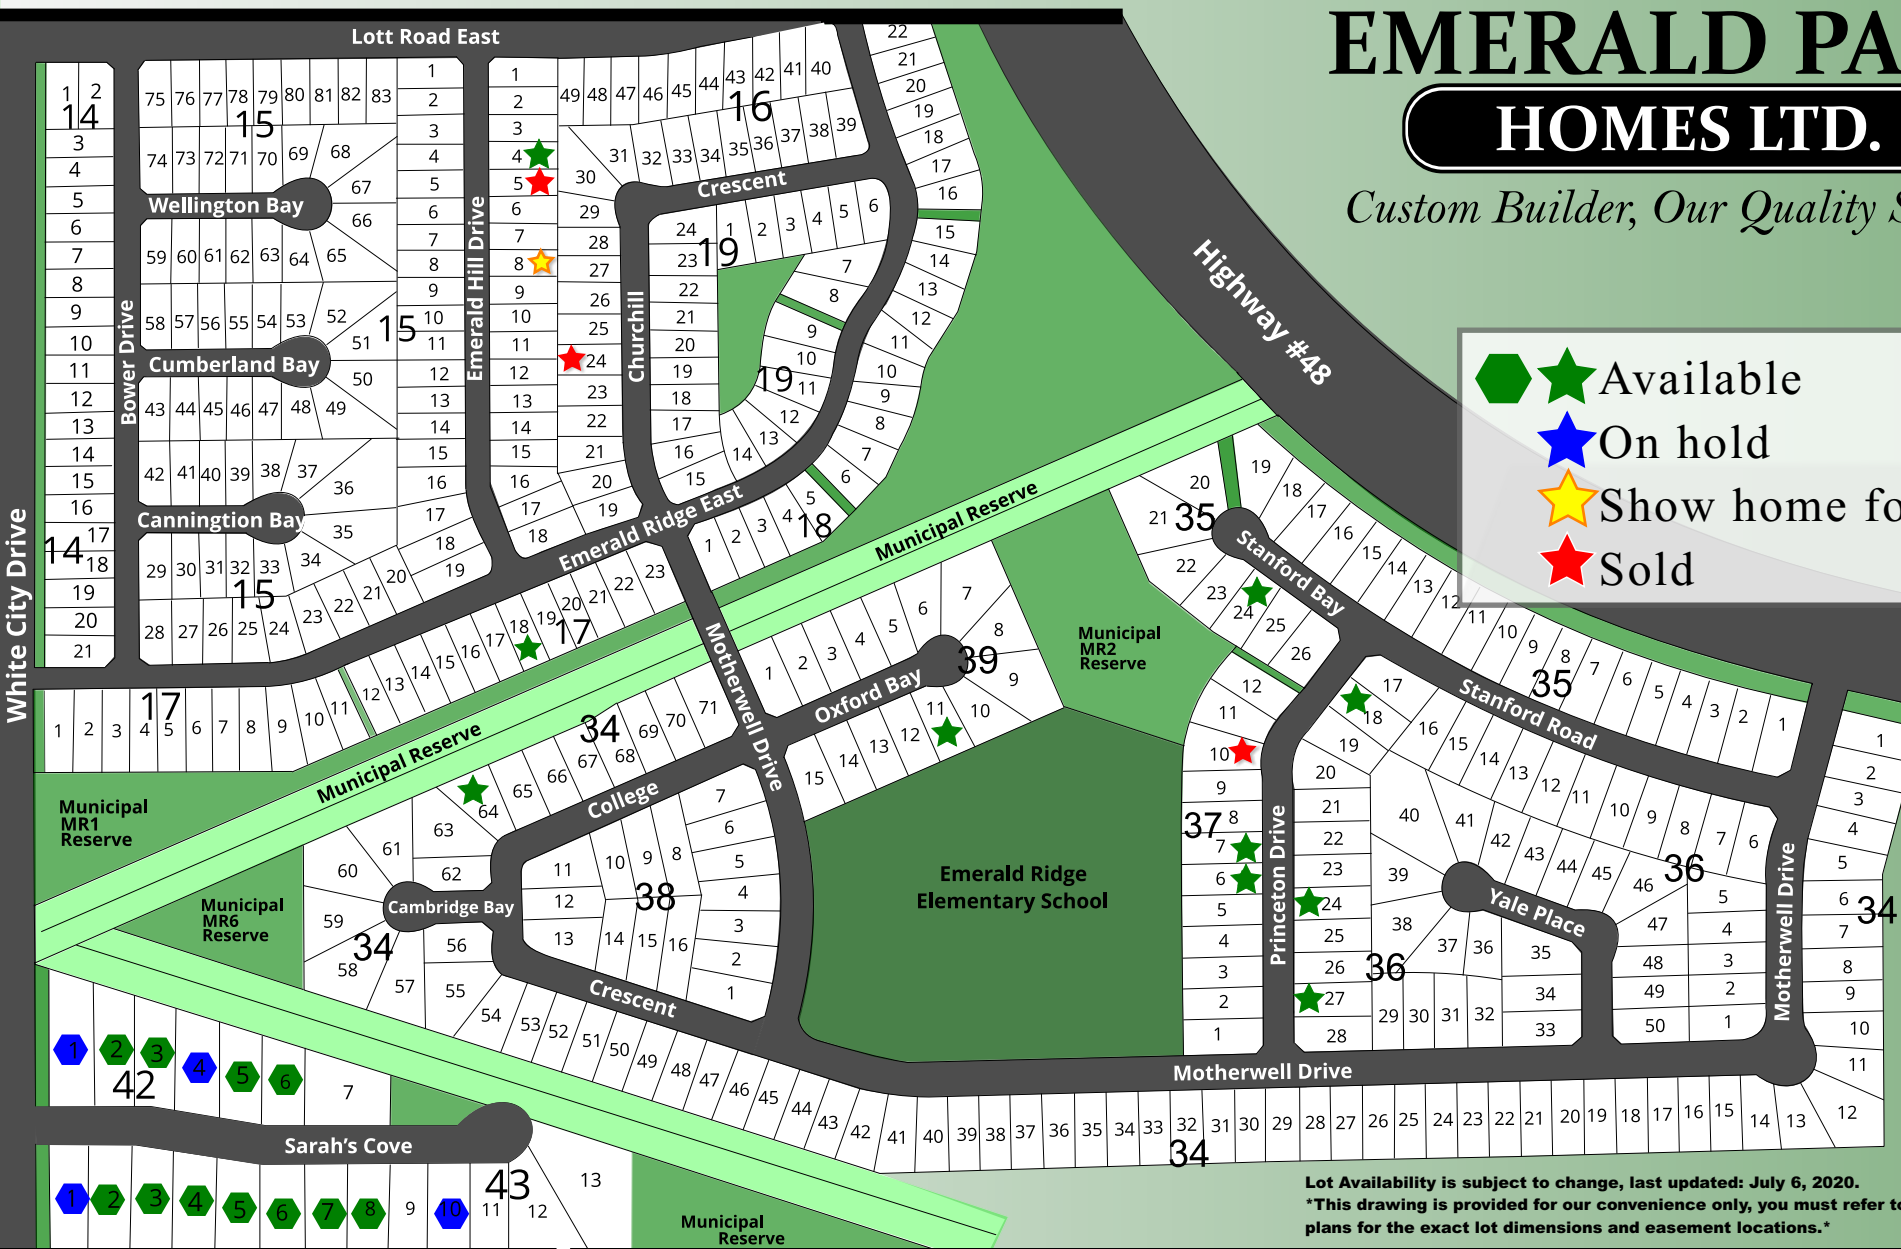

TOWN OF White City Lot Map

EMERALD PARK HOMES LTD.

Custom Builder, Our Quality Shows

- ★ Available
- ★ On hold
- ★ Show home for sale
- ★ Sold

Lot Availability is subject to change, last updated: July 6, 2020.
 This drawing is provided for our convenience only, you must refer to the registered plans for the exact lot dimensions and easement locations.