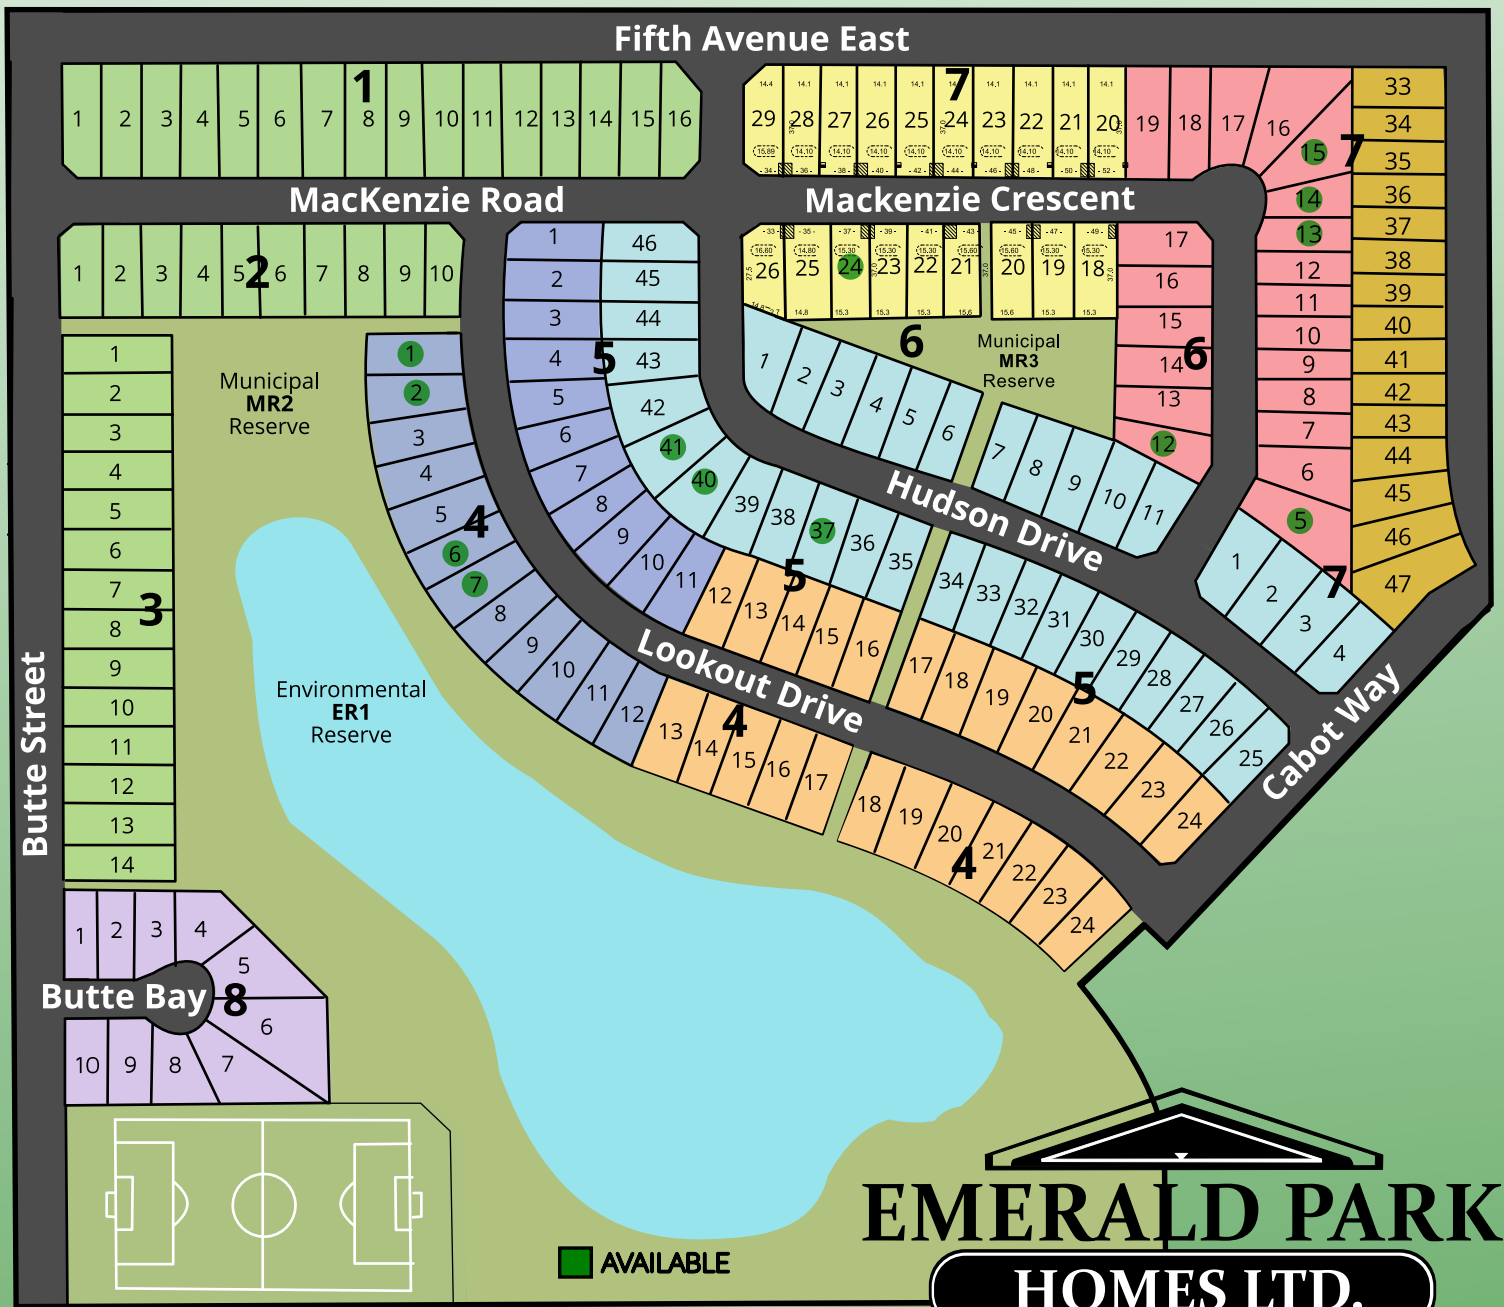

# PILOT BUTTE LOT MAP

**EMERALD PARK  
HOMES LTD.**

*Custom Builder, Our Quality Shows*

Lot Availability is subject to change, last updated: October 7, 2021

\*This drawing is provided for our convenience only, you must refer to the registered plans for the exact lot dimensions and easement locations.\*