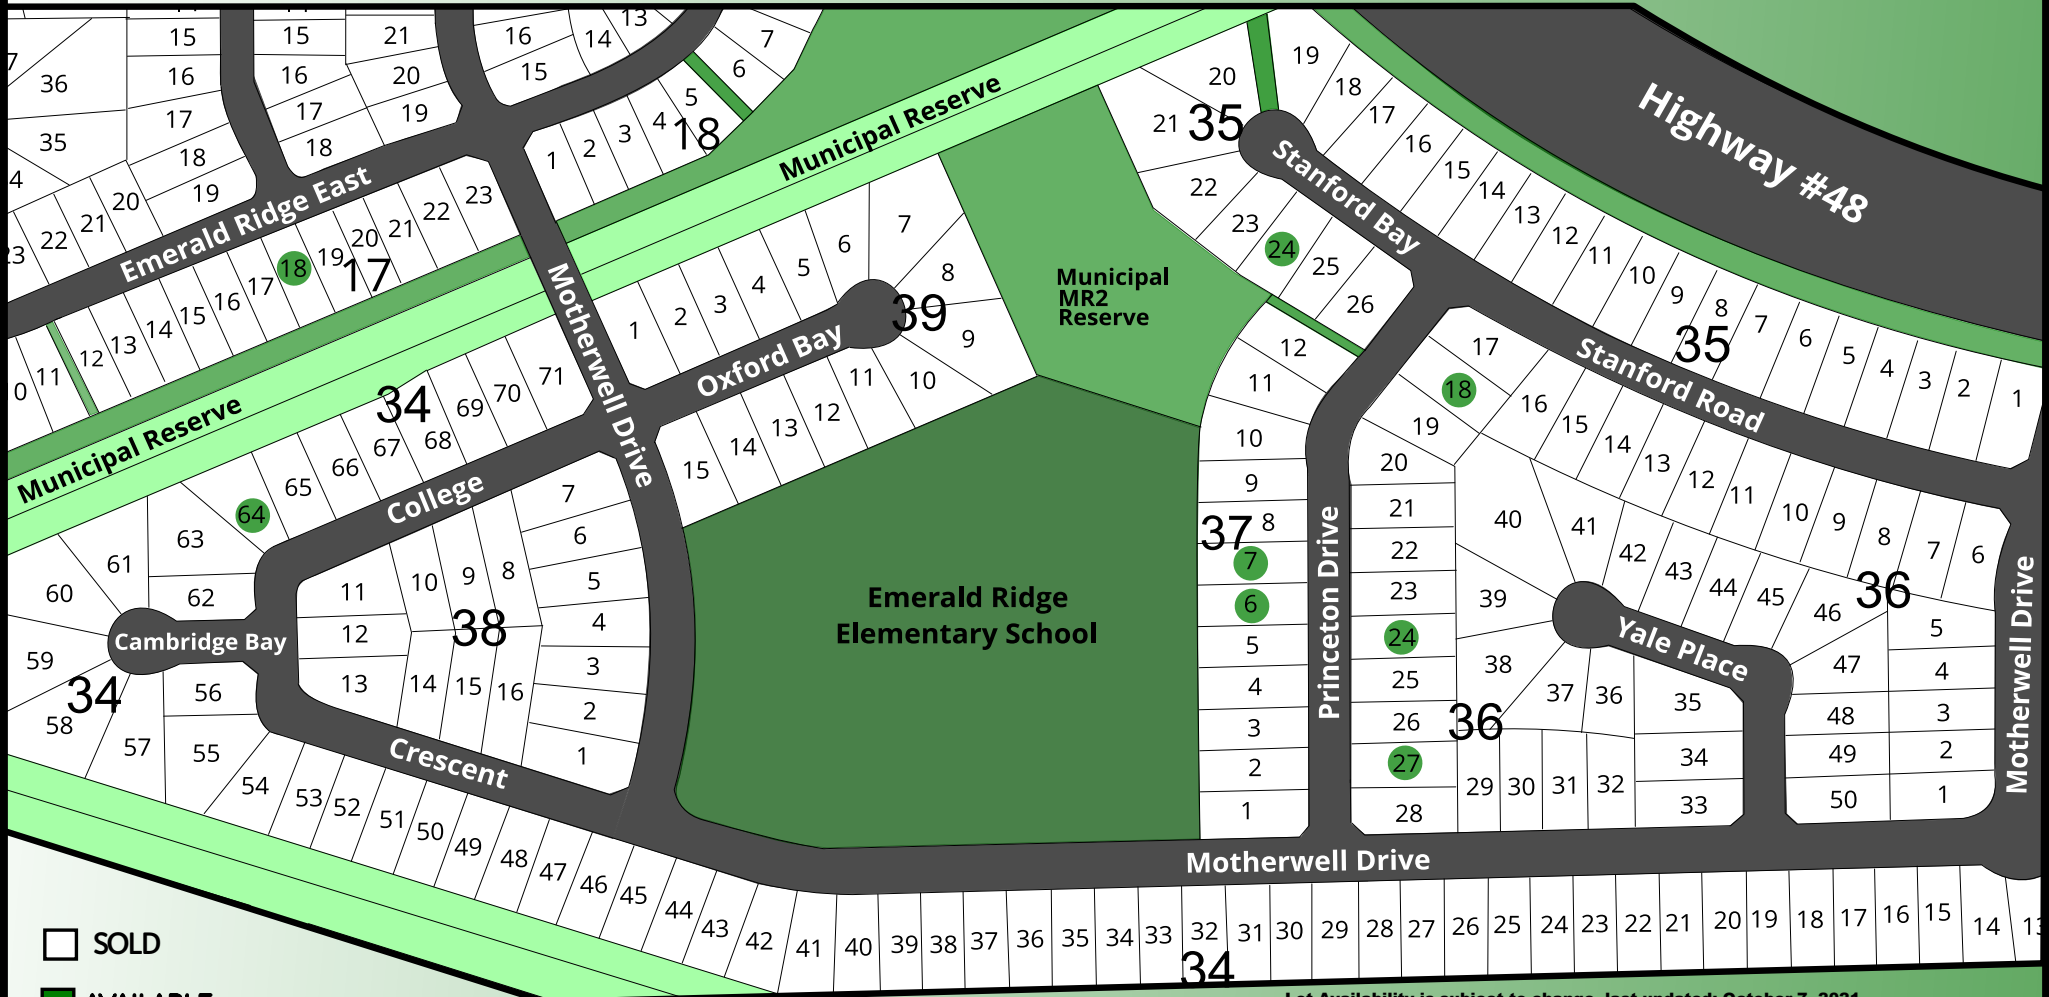

TOWN OF White City Lot Map

**EMERALD PARK
HOMES LTD.**

Custom Builder, Our Quality Shows

Lot Availability is subject to change, last updated: October 7, 2021
 This drawing is provided for our convenience only, you must refer to the registered plans for the exact lot dimensions and easement locations.