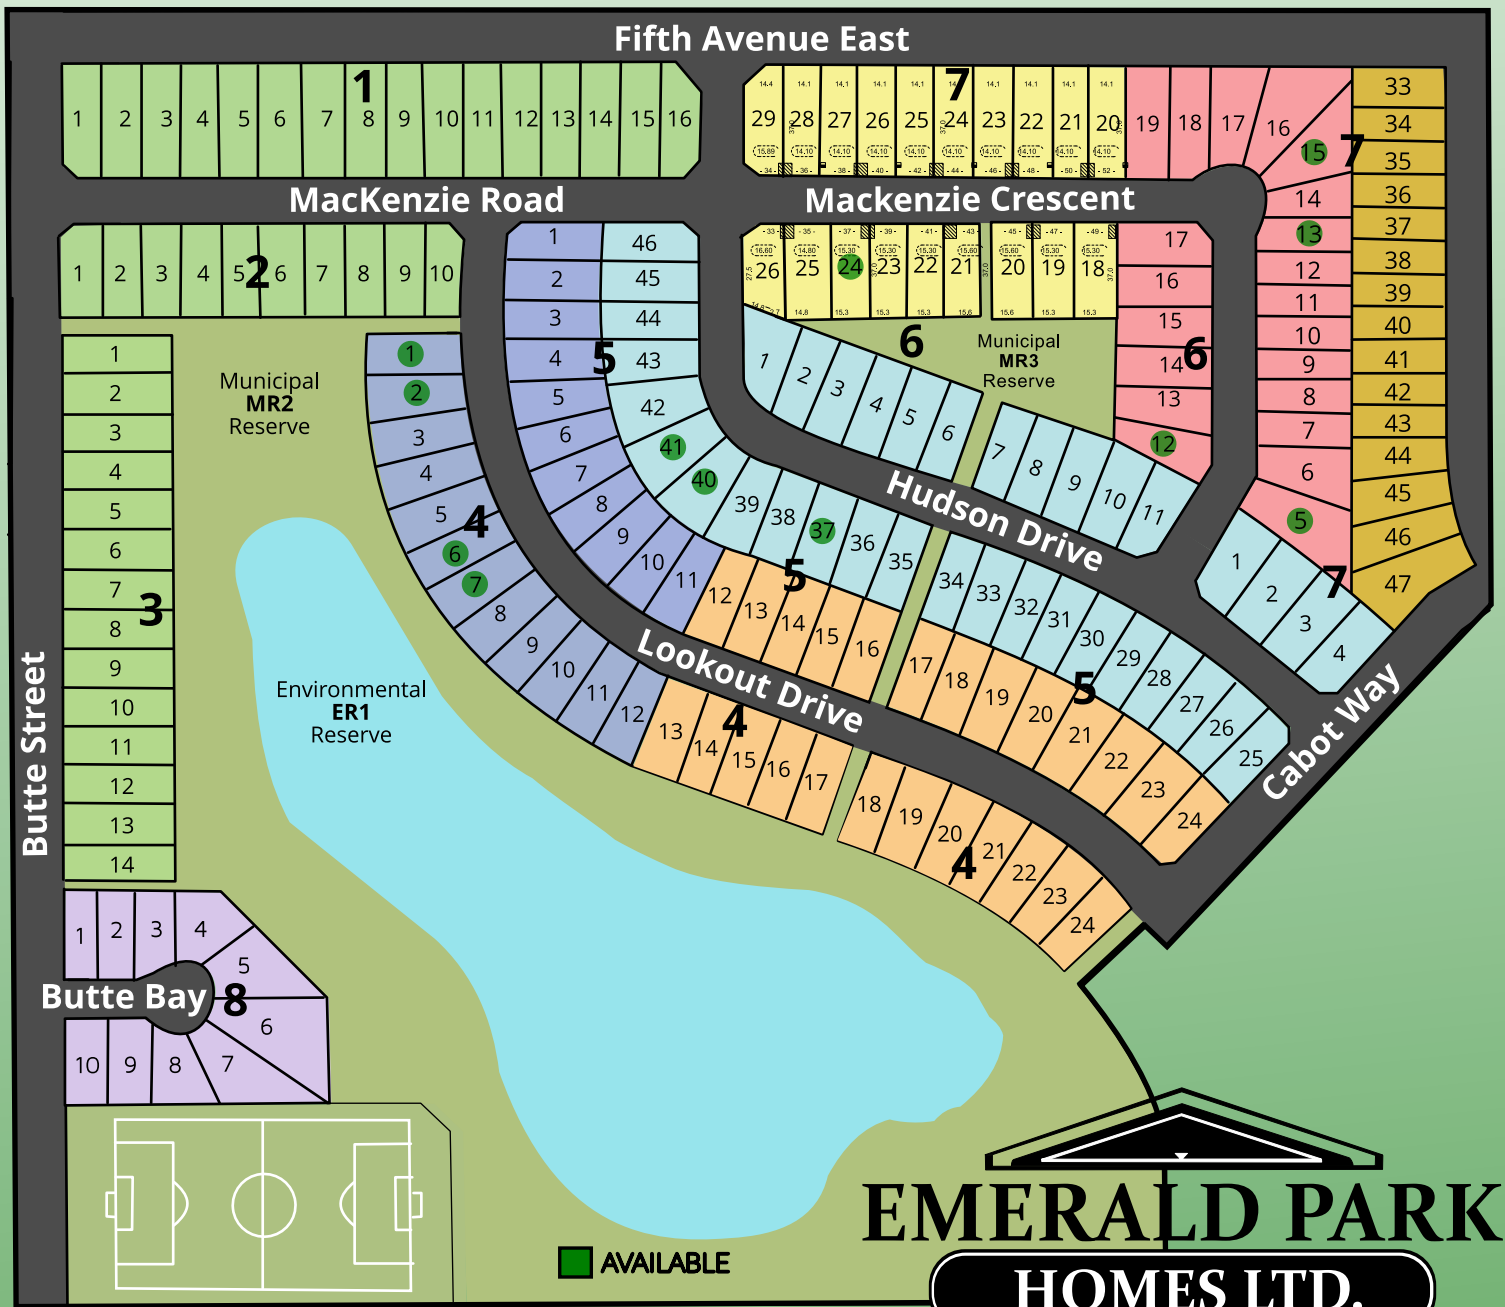

PILOT BUTTE LOT MAP

**EMERALD PARK
HOMES LTD.**

Custom Builder, Our Quality Shows

Lot Availability is subject to change, last updated: January 27, 2022
This drawing is provided for our convenience only, you must refer to the registered plans for the exact lot dimensions and easement locations.