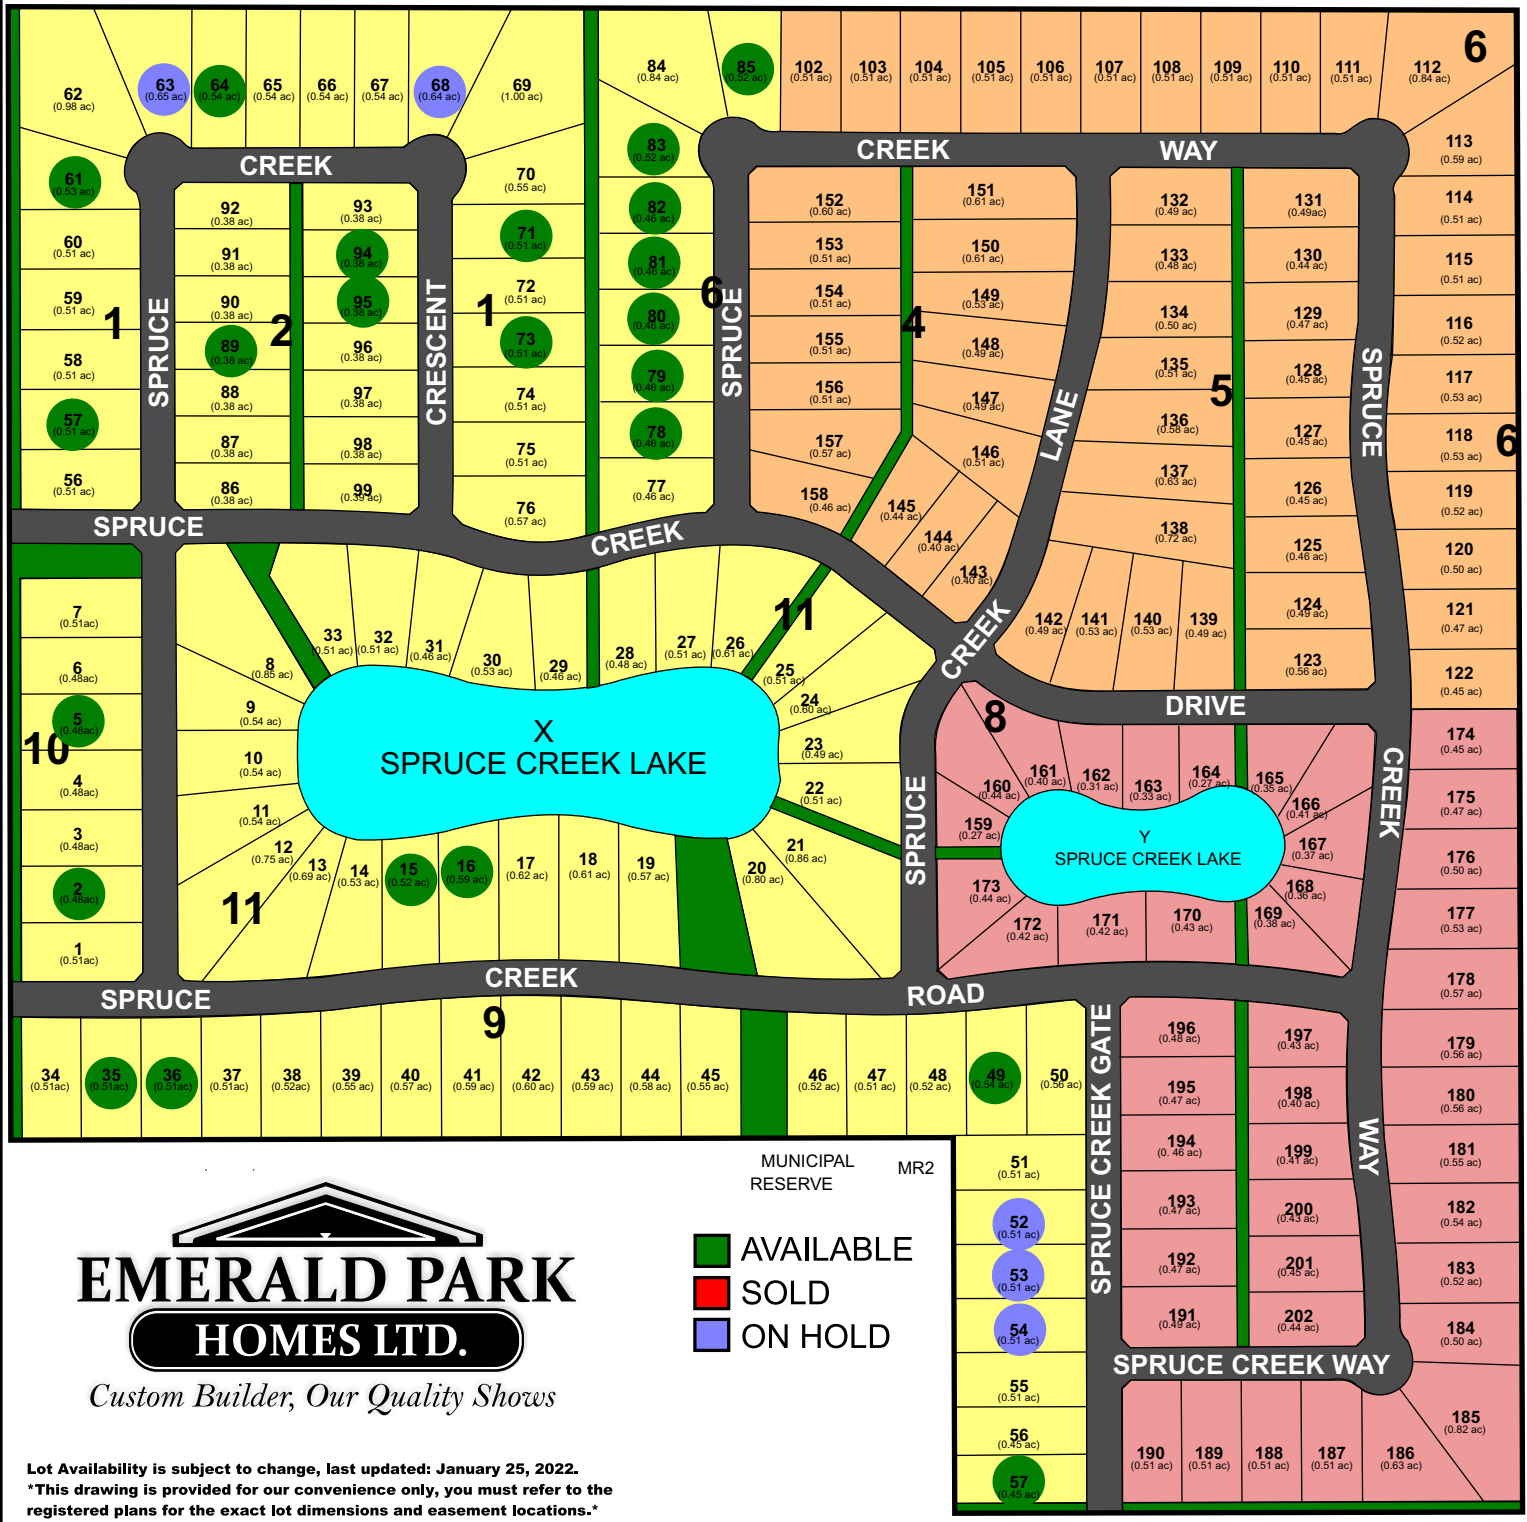

LOTS AVAILABLE

spruce creek estates

Custom Builder, Our Quality Shows

Lot Availability is subject to change, last updated: January 25, 2022.
 This drawing is provided for our convenience only, you must refer to the registered plans for the exact lot dimensions and easement locations.