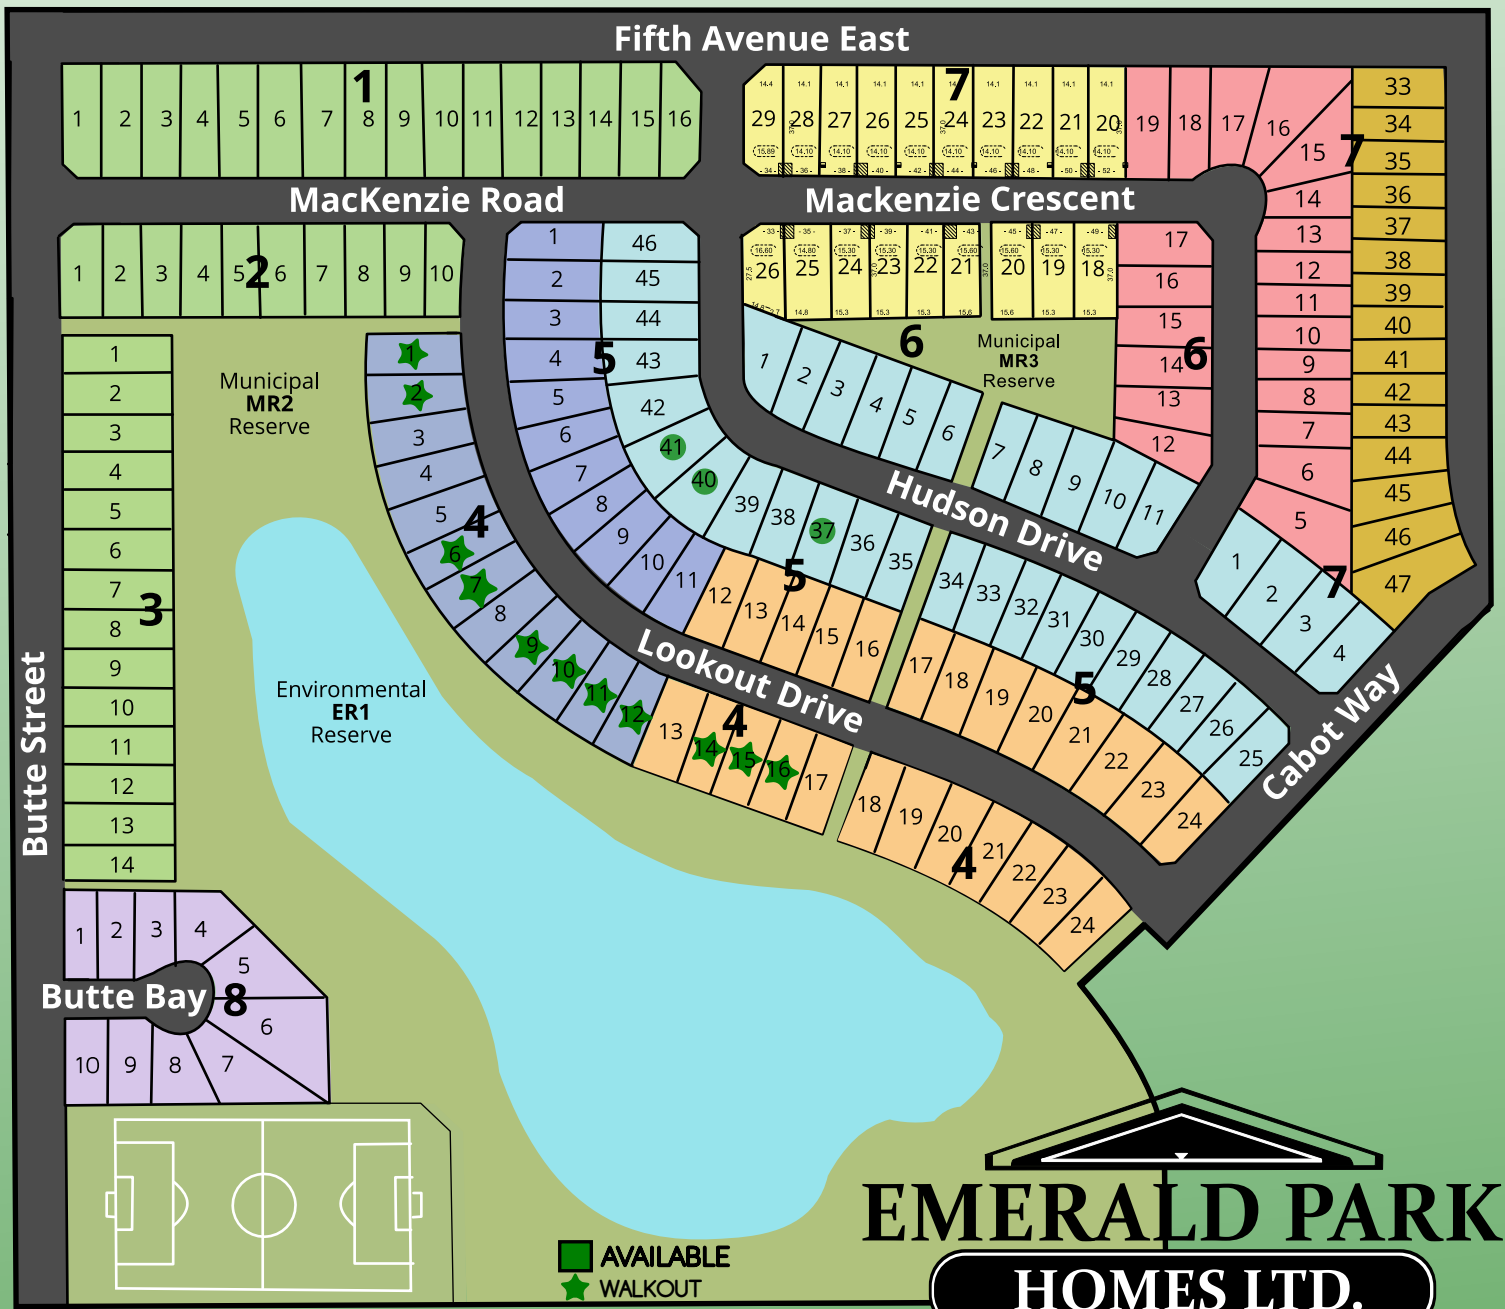

PILOT BUTTE LOT MAP

**EMERALD PARK
HOMES LTD.**

Custom Builder, Our Quality Shows

Lot Availability is subject to change, last updated: November 23, 2022
 This drawing is provided for our convenience only, you must refer to the registered plans for the exact lot dimensions and easement locations.