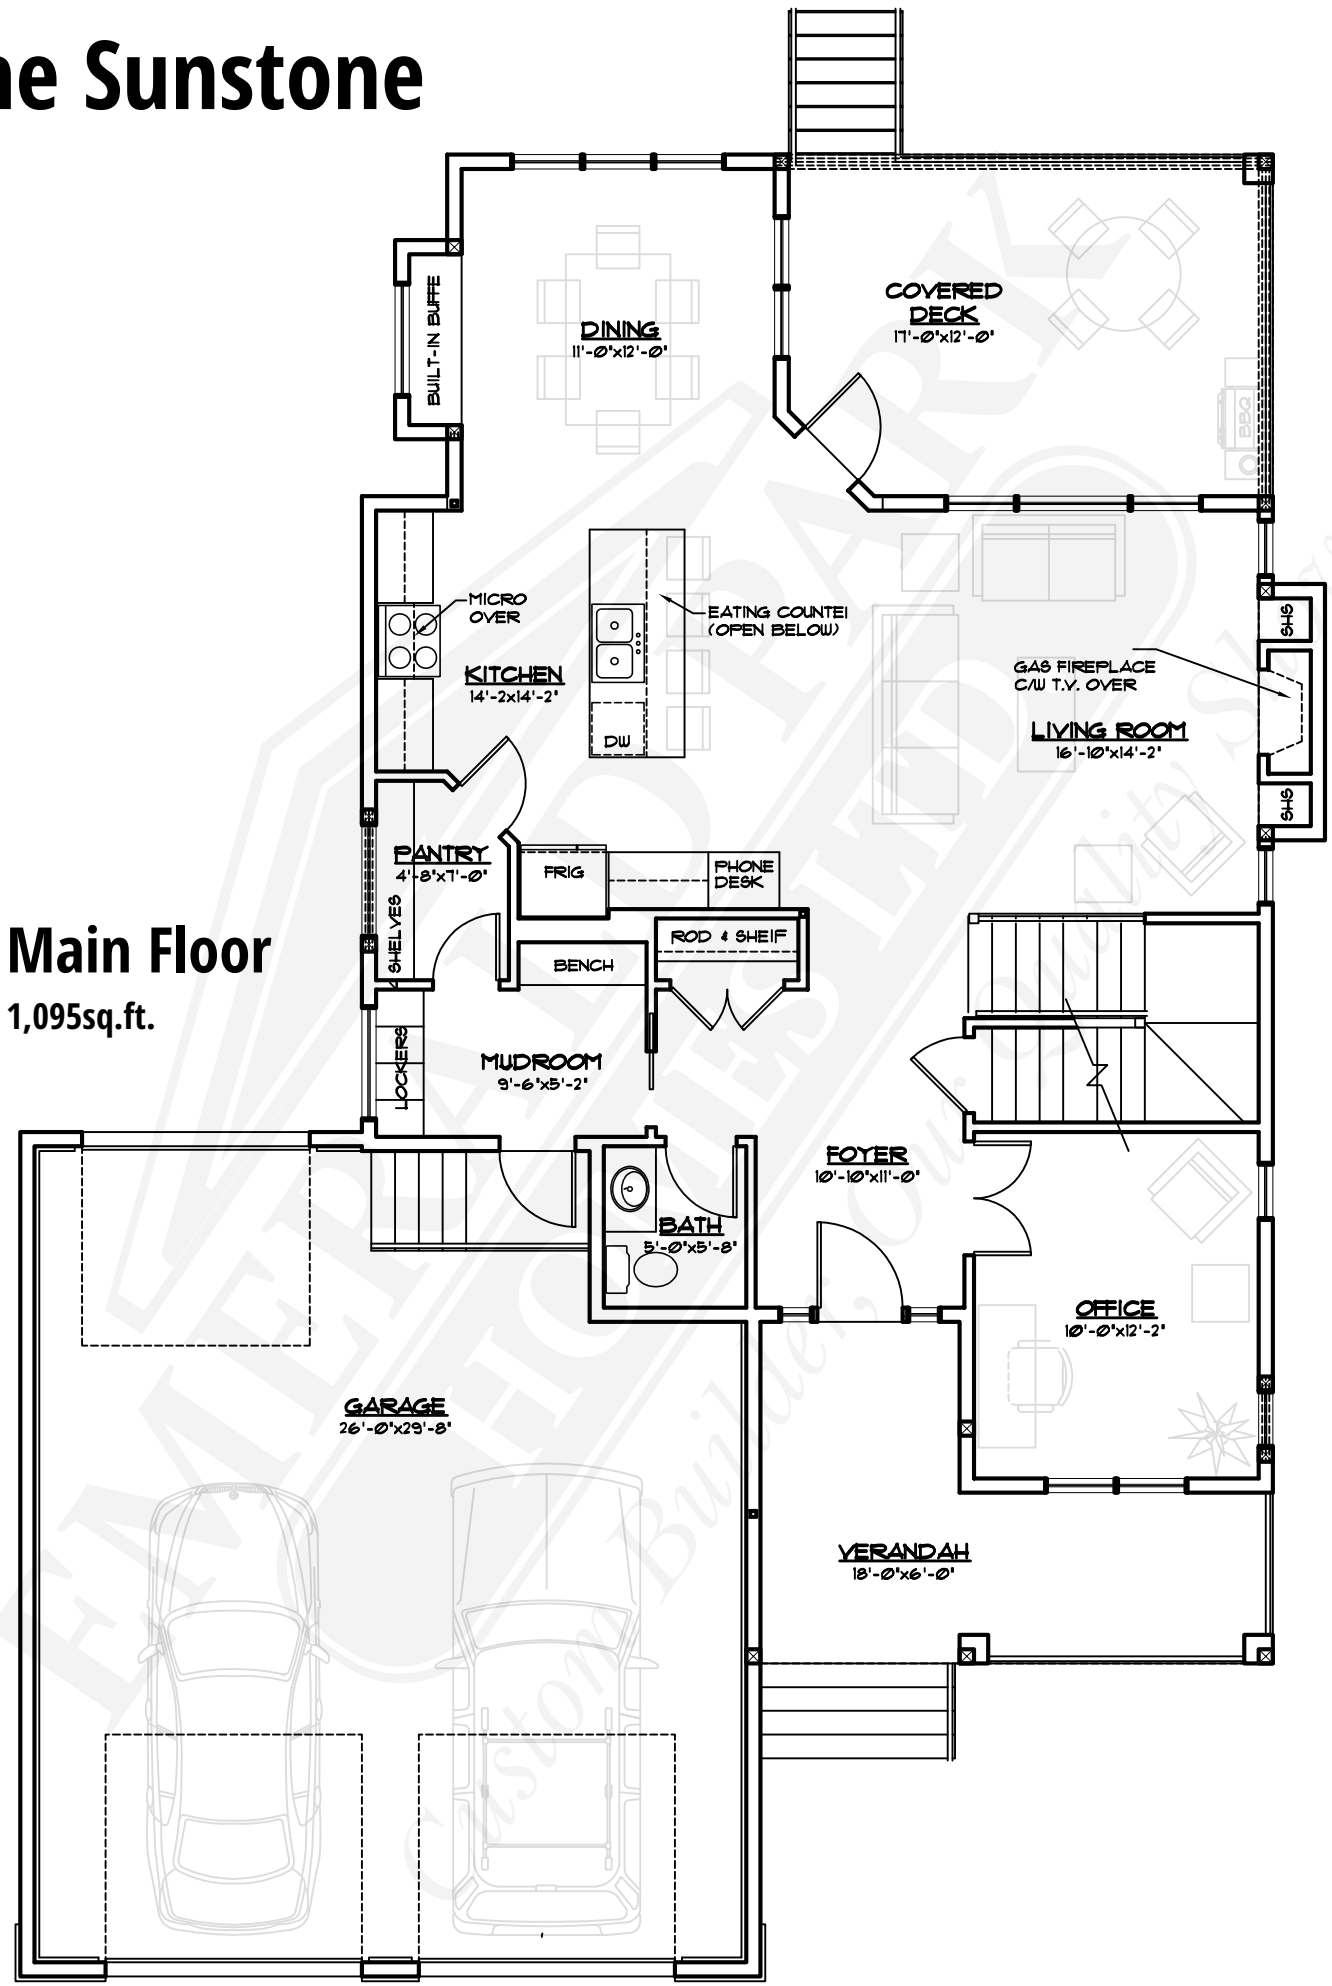

The Sunstone

Main Floor
1,095sq.ft.