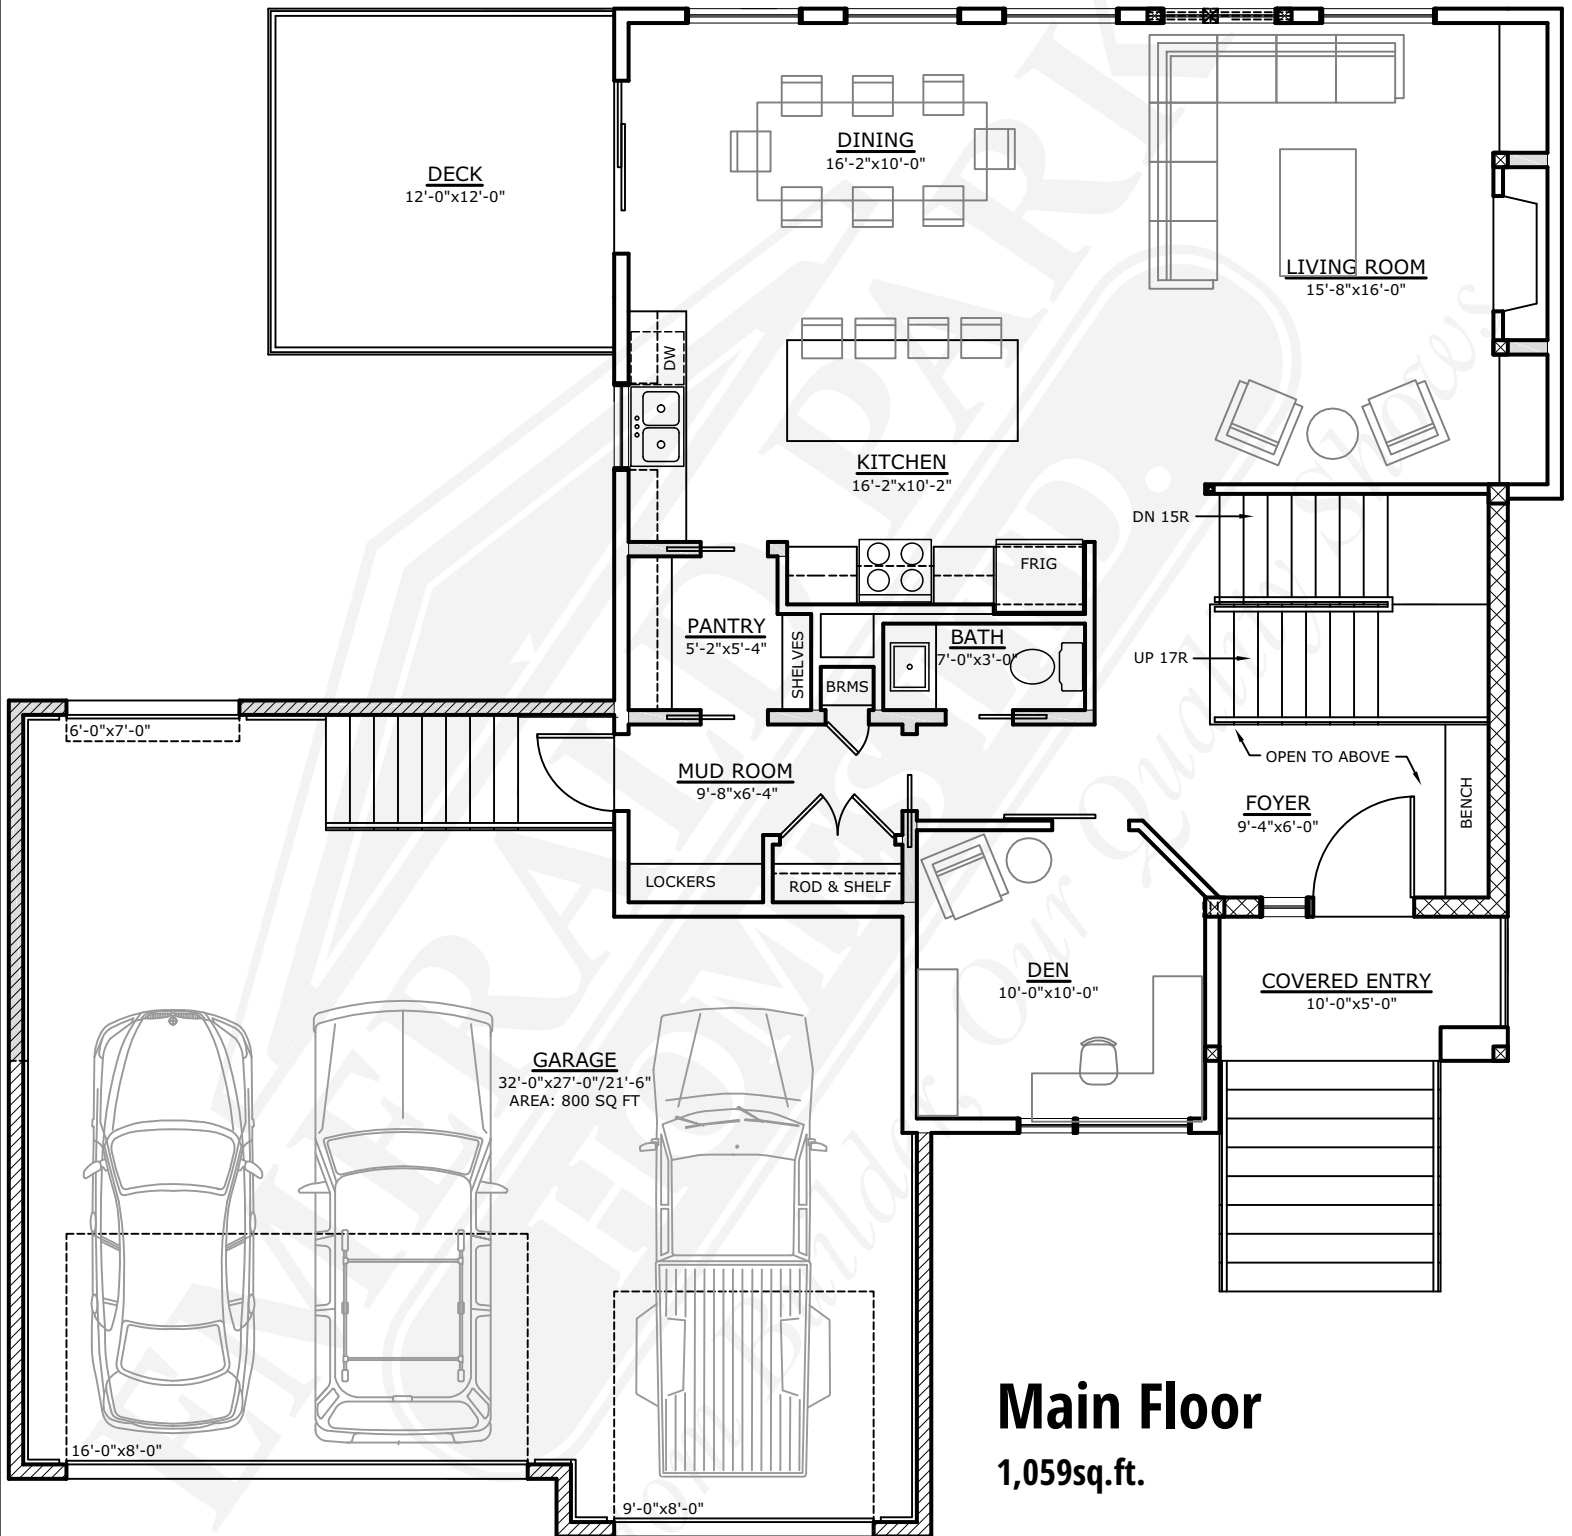

# The Princeton

## Main Floor

1,059sq.ft.